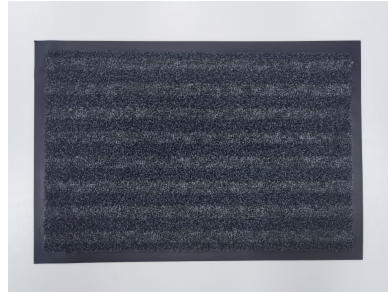

TECHNICAL DATA SHEET

Computer Accessories & Ergonomics - door mats

GENERAL INFORMATION

KF number KF03779

Description Premium indoor mat, 90 x 150cm

Country of origin China

Materials: PVC
PP
Felt

TECHNICAL INFORMATION

bottom: anti-slip PVC base

extra: absorbs moisture and holds dirt

mat dimensions: 150 x 90cm

surface: 2 fibre striping patern

surface material: PP fibre + Felt

PACKAGING INFORMATION

Barcode 570583103779
BOSS notation Pack 1
Packaging contents: 1
Weight in KG

Barcode 570600303779
BOSS notation 4 x Pack 1
Packaging contents: 4
Weight in KG 19,8KG

Lenght: 93,5 cm
Height: 27 cm
Width: 34 cm

Please note that weights and dimensions are indicative and can have slight variations due to each own manufacturing

COMMENTS & NOTES

Q-Connect premium Indoor mat for entryway. Containing consecutive layers of PP fibre and felt. The felt absorbs moisture, whilst the PP fibres prevents dirt from entering. The mat also has a PVC anti-slip bottom, to keep the mat in place. The mat is easy to clean with either vacuum cleaner, garden hose or with a damp cloth and mild soap for persistent dirt. Mat dimensions: 90x150cm. Color: Grey.