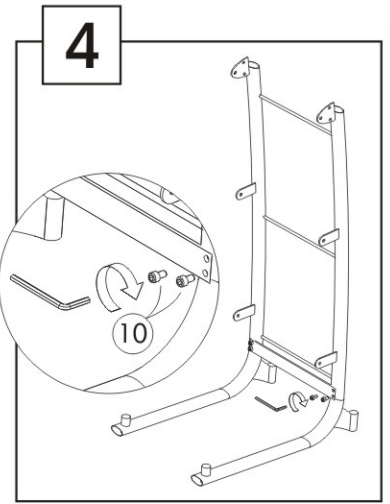

# DD5GM

Mobile display large model

Elegant and practical mobile display with 5 shelves

Perfect mobility thanks to its 4 casters (2 with brake system)

5 Shelf for 15 A4 document  
(24 x 32 cm)  
(Thickness 3 cm)

Easy to see contents

Quick and easy assembly system  
(Fixing kit supplied)  
Small packaging improvement for  
less CO2 emissions

The DD5GM display is the ideal accessory for displaying magazines or brochures in your lobby. Practical, you will be able to display your A4 documents in 5 compartments, with 3 documents per shelf you have a total exhibition space of 15 documents.

## PRODUCT FEATURES

Code	<b>DD5PM</b>
EAN	3129710009275
Materials	Structure: Metal wire Compartment: ABS
Color	Metal grey
Product dimensions	L 82 x W 51 x H 166 cm Weight : 9,5 kg
Number of compartment	5 (Format 24x32 cm - Thickness 3 cm)
Optimised packaging	Delivered flat, semi-assembled Fixing kit supplied
Estimated assembly time	15 mins (screws included)
Guarantee	2 years
Origin	French design Made in the PRC

## DIMENSIONS PACKAGING

* Sales unit (x1UV) box	Dim. : L.101 cm x W. 63 cm x H. 11,5 cm Weight : 11,8 kg
* Box master (x1UV)	Dim. : L.101 cm x W. 63 cm x H. 11,5 cm Weight : 11,8 kg

Quand le beau rejoint l'utile