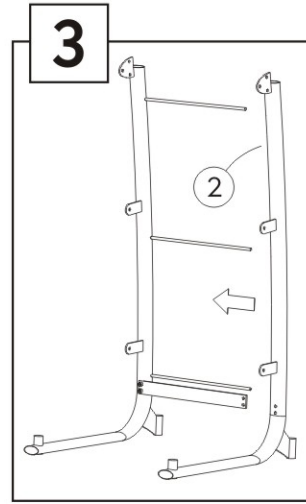

# DD5GM

Mobile display large model

Elegant and practical mobile display with 5 shelves

Perfect mobility thanks to its 4 casters (2 with brake system)

5 Shelf for 15 A4 document  
(24 x 32 cm)  
(Thickness 3 cm)

Easy to see contents

Quick and easy assembly system  
(Fixing kit supplied)  
Small packaging improvement for  
less CO2 emissions

The DD5GM display is the ideal accessory for displaying magazines or brochures in your lobby. Practical, you will be able to display your A4 documents in 5 compartments, with 3 documents per shelf you have a total exhibition space of 15 documents.

## PRODUCT FEATURES

Code	<b>DD5PM</b>
EAN	3129710009275
Materials	Structure: Metal wire Compartment: ABS
Color	Metal grey
Product dimensions	L 82 x W 51 x H 166 cm Weight : 9,5 kg
Number of compartment	5 (Format 24x32 cm - Thickness 3 cm)
Optimised packaging	Delivered flat, semi-assembled Fixing kit supplied
Estimated assembly time	15 mins (screws included)
Guarantee	2 years
Origin	French design Made in the PRC

## DIMENSIONS PACKAGING

* Sales unit (x1UV) box	Dim. : L.101 cm x W. 63 cm x H. 11,5 cm Weight : 11,8 kg
* Box master (x1UV)	Dim. : L.101 cm x W. 63 cm x H. 11,5 cm Weight : 11,8 kg

Quand le beau rejoint l'utile