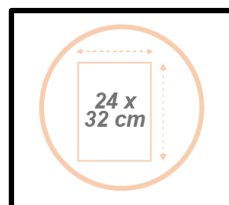

# DD5GM

Mobile display large model

Elegant and practical mobile display with 5 shelves

Perfect mobility thanks to its 4 casters (2 with brake system)

5 Shelf for 15 A4 document  
(24 x 32 cm)  
(Thickness 3 cm)

Easy to see contents

Quick and easy assembly system  
(Fixing kit supplied)  
Small packaging improvement for  
less CO2 emissions

The DD5GM display is the ideal accessory for displaying magazines or brochures in your lobby. Practical, you will be able to display your A4 documents in 5 compartments, with 3 documents per shelf you have a total exhibition space of 15 documents.

## PRODUCT FEATURES

Code	<b>DD5PM</b>
EAN	3129710009275
Materials	Structure: Metal wire Compartment: ABS
Color	Metal grey
Product dimensions	L 82 x W 51 x H 166 cm Weight : 9,5 kg
Number of compartment	5 (Format 24x32 cm - Thickness 3 cm)
Optimised packaging	Delivered flat, semi-assembled Fixing kit supplied
Estimated assembly time	15 mins (screws included)
Guarantee	2 years
Origin	French design Made in the PRC

## DIMENSIONS PACKAGING

* Sales unit (x1UV) box	Dim. : L.101 cm x W. 63 cm x H. 11,5 cm Weight : 11,8 kg
* Box master (x1UV)	Dim. : L.101 cm x W. 63 cm x H. 11,5 cm Weight : 11,8 kg

Quand le beau rejoint l'utile