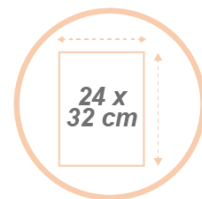

# DD5GM

Mobile display large model

Elegant and practical mobile display with 5 shelves

Perfect mobility thanks to its 4 casters (2 with brake system)

5 Shelf for 15 A4 document  
(24 x 32 cm)  
(Thickness 3 cm)

# DD5GM

Mobile display large model

Elegant and practical mobile display with 5 shelves

## PRODUCT FEATURES

Code	<b>DD5PM</b>
EAN	3129710009275
Materials	Structure: Metal wire Compartment: ABS
Color	Metal grey
Product dimensions	L 82 x W 51 x H 166 cm Weight : 9,5 kg
Number of compartment	5 (Format 24x32 cm - Thickness 3 cm)
Optimised packaging	Delivered flat, semi-assembled Fixing kit supplied
Estimated assembly time	15 mins (screws included)
Guarantee	2 years
Origin	French design Made in the PRC

## DIMENSIONS PACKAGING

* Sales unit (x1UV) box	Dim. : L.101 cm x W. 63 cm x H. 11,5 cm Weight : 11,8 kg
* Box master (x1UV)	Dim. : L.101 cm x W. 63 cm x H. 11,5 cm Weight : 11,8 kg

Quand le beau rejoint l'utile