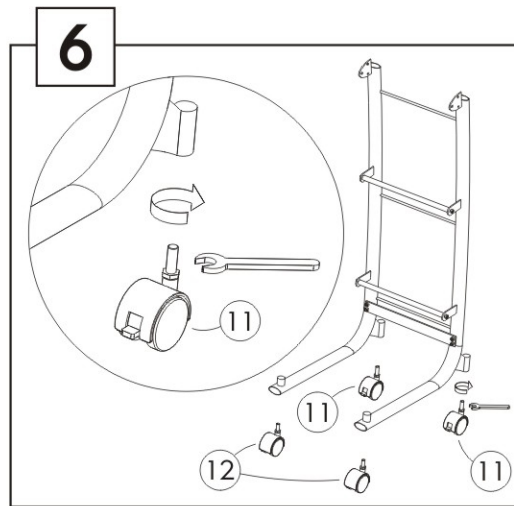

# DD5GM

Mobile display large model

Elegant and practical mobile display with 5 shelves

Perfect mobility thanks to its 4 casters (2 with brake system)

5 Shelf for 15 A4 document  
(24 x 32 cm)  
(Thickness 3 cm)

Easy to see contents

Quick and easy assembly system  
(Fixing kit supplied)  
Small packaging improvement for  
less CO2 emissions

The DD5GM display is the ideal accessory for displaying magazines or brochures in your lobby. Practical, you will be able to display your A4 documents in 5 compartments, with 3 documents per shelf you have a total exhibition space of 15 documents.

## PRODUCT FEATURES

Code	<b>DD5PM</b>
EAN	3129710009275
Materials	Structure: Metal wire Compartment: ABS
Color	Metal grey
Product dimensions	L 82 x W 51 x H 166 cm Weight : 9,5 kg
Number of compartment	5 (Format 24x32 cm - Thickness 3 cm)
Optimised packaging	Delivered flat, semi-assembled Fixing kit supplied
Estimated assembly time	15 mins (screws included)
Guarantee	2 years
Origin	French design Made in the PRC

## DIMENSIONS PACKAGING

* Sales unit (x1UV) box	Dim. : L.101 cm x W. 63 cm x H. 11,5 cm Weight : 11,8 kg
* Box master (x1UV)	Dim. : L.101 cm x W. 63 cm x H. 11,5 cm Weight : 11,8 kg

Quand le beau rejoint l'utile