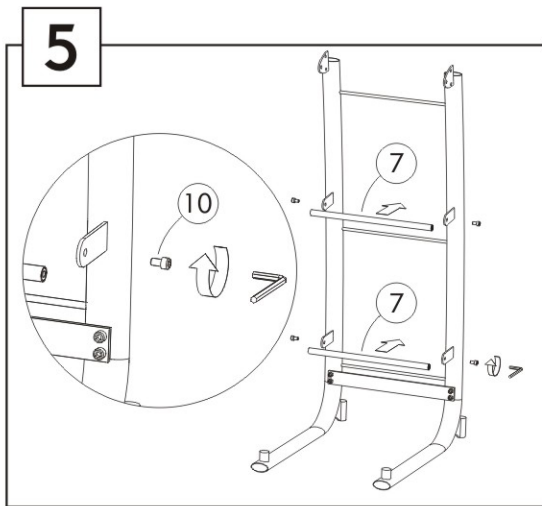

# DD5GM

Mobile display large model

Elegant and practical mobile display with 5 shelves

Perfect mobility thanks to its 4 casters (2 with brake system)

5 Shelf for 15 A4 document  
(24 x 32 cm)  
(Thickness 3 cm)

Easy to see contents

Quick and easy assembly system  
(Fixing kit supplied)  
Small packaging improvement for  
less CO2 emissions

The DD5GM display is the ideal accessory for displaying magazines or brochures in your lobby. Practical, you will be able to display your A4 documents in 5 compartments, with 3 documents per shelf you have a total exhibition space of 15 documents.

## PRODUCT FEATURES

Code	<b>DD5PM</b>
EAN	3129710009275
Materials	Structure: Metal wire Compartment: ABS
Color	Metal grey
Product dimensions	L 82 x W 51 x H 166 cm Weight : 9,5 kg
Number of compartment	5 (Format 24x32 cm - Thickness 3 cm)
Optimised packaging	Delivered flat, semi-assembled Fixing kit supplied
Estimated assembly time	15 mins (screws included)
Guarantee	2 years
Origin	French design Made in the PRC

## DIMENSIONS PACKAGING

* Sales unit (x1UV) box	Dim. : L.101 cm x W. 63 cm x H. 11,5 cm Weight : 11,8 kg
* Box master (x1UV)	Dim. : L.101 cm x W. 63 cm x H. 11,5 cm Weight : 11,8 kg

Quand le beau rejoint l'utile