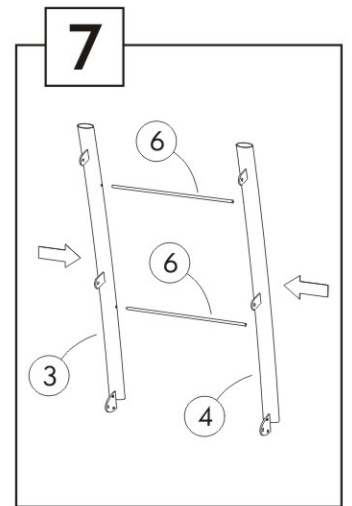

# DD5GM

Mobile display large model

Elegant and practical mobile display with 5 shelves

Perfect mobility thanks to its 4 casters (2 with brake system)

5 Shelf for 15 A4 document  
(24 x 32 cm)  
(Thickness 3 cm)

Easy to see contents

Quick and easy assembly system  
(Fixing kit supplied)  
Small packaging improvement for  
less CO2 emissions

The DD5GM display is the ideal accessory for displaying magazines or brochures in your lobby. Practical, you will be able to display your A4 documents in 5 compartments, with 3 documents per shelf you have a total exhibition space of 15 documents.

## PRODUCT FEATURES

Code	<b>DD5PM</b>
EAN	3129710009275
Materials	Structure: Metal wire Compartment: ABS
Color	Metal grey
Product dimensions	L 82 x W 51 x H 166 cm Weight : 9,5 kg
Number of compartment	5 (Format 24x32 cm - Thickness 3 cm)
Optimised packaging	Delivered flat, semi-assembled Fixing kit supplied
Estimated assembly time	15 mins (screws included)
Guarantee	2 years
Origin	French design Made in the PRC

## DIMENSIONS PACKAGING

* Sales unit (x1UV) box	Dim. : L.101 cm x W. 63 cm x H. 11,5 cm Weight : 11,8 kg
* Box master (x1UV)	Dim. : L.101 cm x W. 63 cm x H. 11,5 cm Weight : 11,8 kg

Quand le beau rejoint l'utile