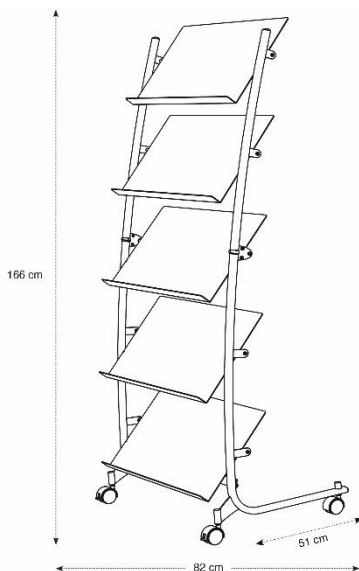

# DD5GM

Mobile display large model

Elegant and practical mobile display with 5 shelves

## PRODUCT FEATURES

Code	<b>DD5PM</b>
EAN	3129710009275
Materials	Structure: Metal wire Compartment: ABS
Color	Metal grey
Product dimensions	L 82 x W 51 x H 166 cm Weight : 9,5 kg
Number of compartment	5 (Format 24x32 cm - Thickness 3 cm)
Optimised packaging	Delivered flat, semi-assembled Fixing kit supplied
Estimated assembly time	15 mins (screws included)
Guarantee	2 years
Origin	French design Made in the PRC

## DIMENSIONS PACKAGING

* Sales unit (x1UV) box	Dim. : L.101 cm x W. 63 cm x H. 11,5 cm Weight : 11,8 kg
* Box master (x1UV)	Dim. : L.101 cm x W. 63 cm x H. 11,5 cm Weight : 11,8 kg

Quand le beau rejoint l'utile