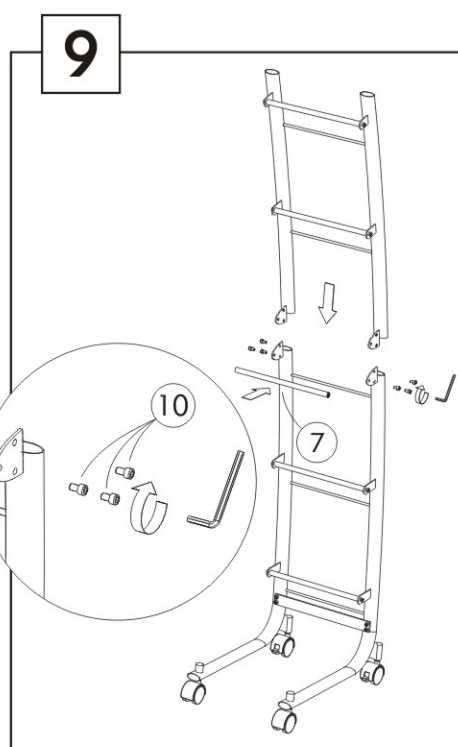

# DD5GM

Mobile display large model

Elegant and practical mobile display with 5 shelves

Perfect mobility thanks to its 4 casters (2 with brake system)

5 Shelf for 15 A4 document  
(24 x 32 cm)  
(Thickness 3 cm)

Easy to see contents

Quick and easy assembly system  
(Fixing kit supplied)  
Small packaging improvement for  
less CO2 emissions

The DD5GM display is the ideal accessory for displaying magazines or brochures in your lobby. Practical, you will be able to display your A4 documents in 5 compartments, with 3 documents per shelf you have a total exhibition space of 15 documents.

## PRODUCT FEATURES

Code	<b>DD5PM</b>
EAN	3129710009275
Materials	Structure: Metal wire Compartment: ABS
Color	Metal grey
Product dimensions	L 82 x W 51 x H 166 cm Weight : 9,5 kg
Number of compartment	5 (Format 24x32 cm - Thickness 3 cm)
Optimised packaging	Delivered flat, semi-assembled Fixing kit supplied
Estimated assembly time	15 mins (screws included)
Guarantee	2 years
Origin	French design Made in the PRC

## DIMENSIONS PACKAGING

* Sales unit (x1UV) box	Dim. : L.101 cm x W. 63 cm x H. 11,5 cm Weight : 11,8 kg
* Box master (x1UV)	Dim. : L.101 cm x W. 63 cm x H. 11,5 cm Weight : 11,8 kg

Quand le beau rejoint l'utile