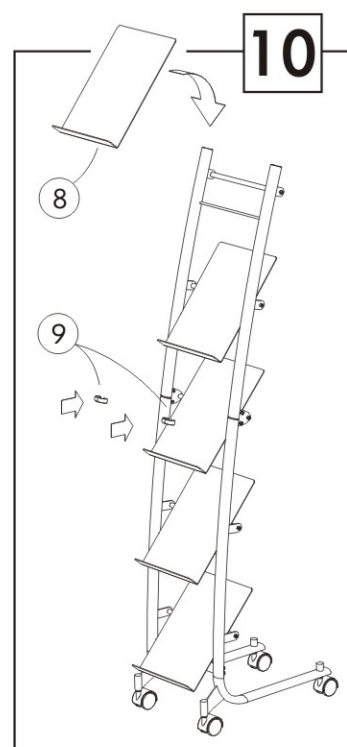

# DD5GM

Mobile display large model

Elegant and practical mobile display with 5 shelves

Perfect mobility thanks to its 4 casters (2 with brake system)

5 Shelf for 15 A4 document  
(24 x 32 cm)  
(Thickness 3 cm)

Easy to see contents

Quick and easy assembly system  
(Fixing kit supplied)  
Small packaging improvement for  
less CO2 emissions

The DD5GM display is the ideal accessory for displaying magazines or brochures in your lobby. Practical, you will be able to display your A4 documents in 5 compartments, with 3 documents per shelf you have a total exhibition space of 15 documents.

## PRODUCT FEATURES

Code	<b>DD5PM</b>
EAN	3129710009275
Materials	Structure: Metal wire Compartment: ABS
Color	Metal grey
Product dimensions	L 82 x W 51 x H 166 cm Weight : 9,5 kg
Number of compartment	5 (Format 24x32 cm - Thickness 3 cm)
Optimised packaging	Delivered flat, semi-assembled Fixing kit supplied
Estimated assembly time	15 mins (screws included)
Guarantee	2 years
Origin	French design Made in the PRC

## DIMENSIONS PACKAGING

* Sales unit (x1UV) box	Dim. : L.101 cm x W. 63 cm x H. 11,5 cm Weight : 11,8 kg
* Box master (x1UV)	Dim. : L.101 cm x W. 63 cm x H. 11,5 cm Weight : 11,8 kg

Quand le beau rejoint l'utile