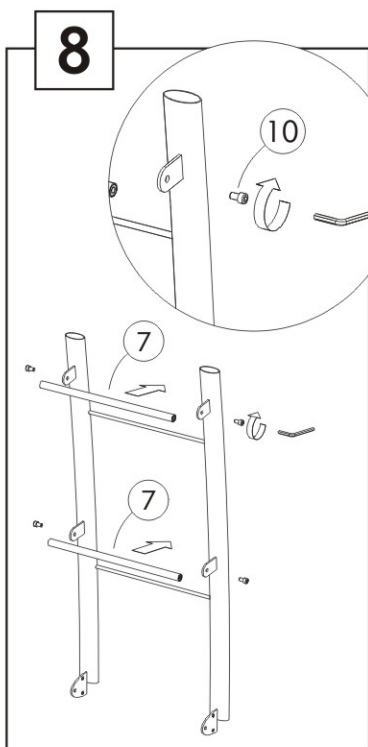

# DD5GM

Mobile display large model

Elegant and practical mobile display with 5 shelves

Perfect mobility thanks to its 4 casters (2 with brake system)

5 Shelf for 15 A4 document  
(24 x 32 cm)  
(Thickness 3 cm)

Easy to see contents

Quick and easy assembly system  
(Fixing kit supplied)  
Small packaging improvement for  
less CO2 emissions

The DD5GM display is the ideal accessory for displaying magazines or brochures in your lobby. Practical, you will be able to display your A4 documents in 5 compartments, with 3 documents per shelf you have a total exhibition space of 15 documents.

## PRODUCT FEATURES

Code	<b>DD5PM</b>
EAN	3129710009275
Materials	Structure: Metal wire Compartment: ABS
Color	Metal grey
Product dimensions	L 82 x W 51 x H 166 cm Weight : 9,5 kg
Number of compartment	5 (Format 24x32 cm - Thickness 3 cm)
Optimised packaging	Delivered flat, semi-assembled Fixing kit supplied
Estimated assembly time	15 mins (screws included)
Guarantee	2 years
Origin	French design Made in the PRC

## DIMENSIONS PACKAGING

* Sales unit (x1UV) box	Dim. : L.101 cm x W. 63 cm x H. 11,5 cm Weight : 11,8 kg
* Box master (x1UV)	Dim. : L.101 cm x W. 63 cm x H. 11,5 cm Weight : 11,8 kg

Quand le beau rejoint l'utile