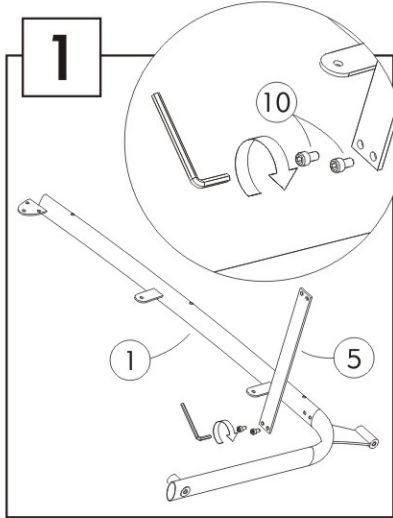

# DD5GM

Mobile display large model

Elegant and practical mobile display with 5 shelves

Perfect mobility thanks to its 4 casters (2 with brake system)

5 Shelf for 15 A4 document  
(24 x 32 cm)  
(Thickness 3 cm)

Easy to see contents

Quick and easy assembly system  
(Fixing kit supplied)  
Small packaging improvement for  
less CO2 emissions

The DD5GM display is the ideal accessory for displaying magazines or brochures in your lobby. Practical, you will be able to display your A4 documents in 5 compartments, with 3 documents per shelf you have a total exhibition space of 15 documents.

## PRODUCT FEATURES

Code	<b>DD5PM</b>
EAN	3129710009275
Materials	Structure: Metal wire Compartment: ABS
Color	Metal grey
Product dimensions	L 82 x W 51 x H 166 cm Weight : 9,5 kg
Number of compartment	5 (Format 24x32 cm - Thickness 3 cm)
Optimised packaging	Delivered flat, semi-assembled Fixing kit supplied
Estimated assembly time	15 mins (screws included)
Guarantee	2 years
Origin	French design Made in the PRC

## DIMENSIONS PACKAGING

* Sales unit (x1UV) box	Dim. : L.101 cm x W. 63 cm x H. 11,5 cm Weight : 11,8 kg
* Box master (x1UV)	Dim. : L.101 cm x W. 63 cm x H. 11,5 cm Weight : 11,8 kg

Quand le beau rejoint l'utile