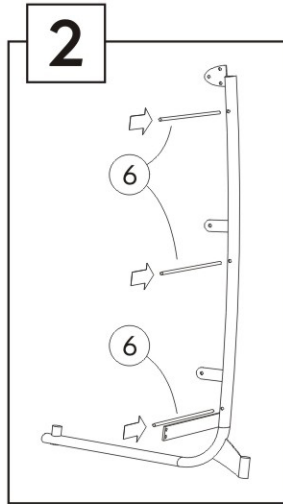

# DD5GM

Mobile display large model

Elegant and practical mobile display with 5 shelves

Perfect mobility thanks to its 4 casters (2 with brake system)

5 Shelf for 15 A4 document  
(24 x 32 cm)  
(Thickness 3 cm)

Easy to see contents

Quick and easy assembly system  
(Fixing kit supplied)  
Small packaging improvement for  
less CO2 emissions

The DD5GM display is the ideal accessory for displaying magazines or brochures in your lobby. Practical, you will be able to display your A4 documents in 5 compartments, with 3 documents per shelf you have a total exhibition space of 15 documents.

## PRODUCT FEATURES

Code	<b>DD5PM</b>
EAN	3129710009275
Materials	Structure: Metal wire Compartment: ABS
Color	Metal grey
Product dimensions	L 82 x W 51 x H 166 cm Weight : 9,5 kg
Number of compartment	5 (Format 24x32 cm - Thickness 3 cm)
Optimised packaging	Delivered flat, semi-assembled Fixing kit supplied
Estimated assembly time	15 mins (screws included)
Guarantee	2 years
Origin	French design Made in the PRC

## DIMENSIONS PACKAGING

* Sales unit (x1UV) box	Dim. : L.101 cm x W. 63 cm x H. 11,5 cm Weight : 11,8 kg
* Box master (x1UV)	Dim. : L.101 cm x W. 63 cm x H. 11,5 cm Weight : 11,8 kg

Quand le beau rejoint l'utile