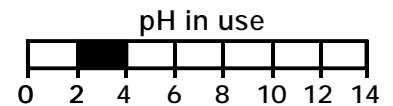

Code: 550

PACK SIZES

For more information visit
the EU Ecolabel website
www.ecolabel.eu

EU Ecolabel : UK/020/029

Clover House | Macclesfield Road
Whaley Bridge | High Peak | SK23 7DQ
Tel: +44 (0)1663 733 114