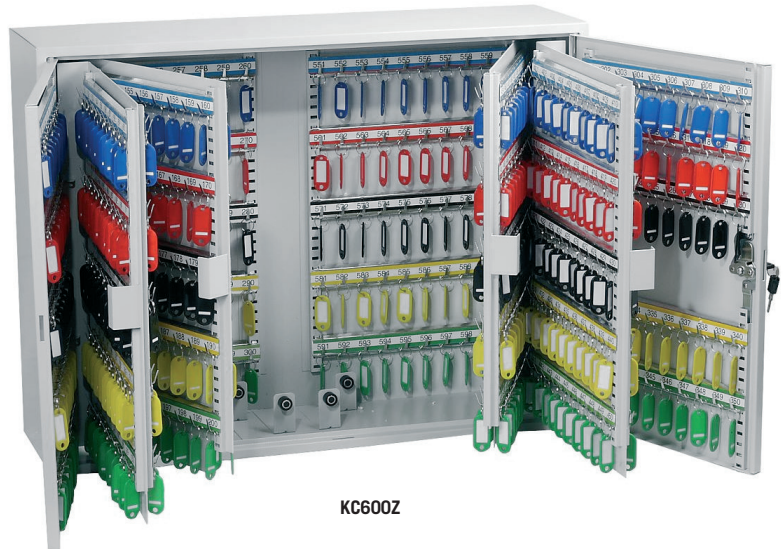

KC-SERIES KEY-LOCKING KEY CABINETS

KC64Z

KC100Z

KC200Z

KC600Z

A series of high quality key-locking Key Cabinets ranging from 42 hooks up to 600 hook units.

- **LOCKING** – Cabinets are manufactured with a high quality cylinder key lock supplied with 2 keys.
- **SPECIAL FEATURES** – Each unit comes with adjustable hook bars and number labels to suit. The 400 and 600-hook units are double door cabinets.
- **FIXING** – The cabinets have pre-drilled fixing holes for wall mounting.
- **FINISH** – Finished in a high quality durable powder coated finish.

| MODEL NUMBER | EXTERNAL DIMENSIONS H x W x D | WEIGHT | HOOKS |
|--------------|----------------------------------|--------|-------|
| KC42Z | 350 x 270 x 80mm | 4kg | 42 |
| KC64Z | 450 x 300 x 80mm | 6kg | 64 |
| KC100Z | 550 x 380 x 80mm | 7kg | 100 |
| KC200Z | 550 x 380 x 140mm | 11kg | 200 |
| KC300Z | 550 x 380 x 205mm | 14kg | 300 |
| KC400Z | 550 x 730 x 140mm | 20kg | 400 |
| KC600Z | 550 x 730 x 205mm | 28kg | 600 |