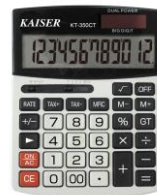

Technical specifications of desktop calculator

SIZE:155X115X25mm
 ■ PT-186C ■ BLACK
 □ WHITE

Size:145x104x30mm
 UG: 428C 430C 430C 430C 430C 430C
 Key: 428C 430C 430C 430C 430C 430C
 Print: 430C black 200C

Models	KT-350CT	KT-266AQ
Features		
Product type	Desktop	Desktop
Digits	12	10
2 lines display		
3-digits commas makers	.	.
Power supply	two way power	two way power
Computer type keyboard		
Tilt/Angled display	Angled	Angled
Rubber/Plastic Keys	Plastic	Plastic
2-Memory System		
Four functions memory	.	.
Move the cursor ←→		
Recall calculations stored ↑ ↓		
INSERT key		
DELETE key		
Square root function	.	
MU function		.
GT function	.	
"%" key	.	.
"00" key	.	.
"+/-" key	.	.
Rounding selector	.	
Decimal places selector	.	
Back space key	.	.
TAX +/-	.	
Currency conversion		
Check & Correct		
Cost/Sell/Marin		
Metric conversion		
USB Port		
Metal top	.	
Power supply	LR1130 + Solar	LR1130 + Solar
Case size H x W x D (mm)	155X115X25	145X104X30
Inner Carton QTY (FOR GB PACKAGE)	10	10