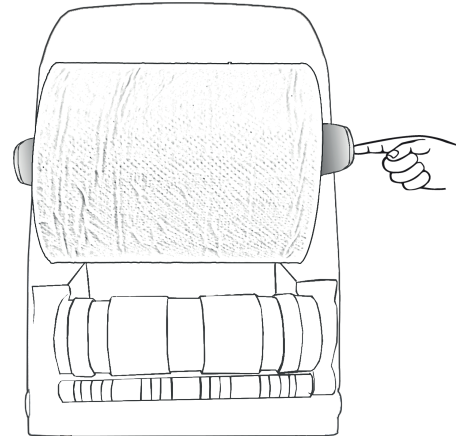

## *Loading Card*

Follow these five easy steps to load your Raphael dispenser.  
All you need is your waffle key & Raphael roll towel.

Unlock & open  
the dispenser

Load the roll with the  
paper tail at the back  
onto the left hand spindle