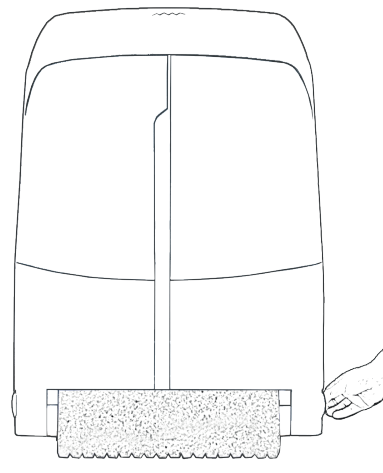

Close the dispenser
& turn the dial on the
side for paper

For more information:

www.northwood.co.uk/raphael

T: 01952 236 930