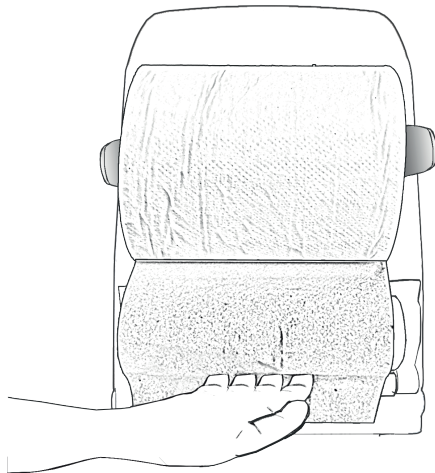

Feed the paper from the back
of the roll & feed it inbetween
both barrels