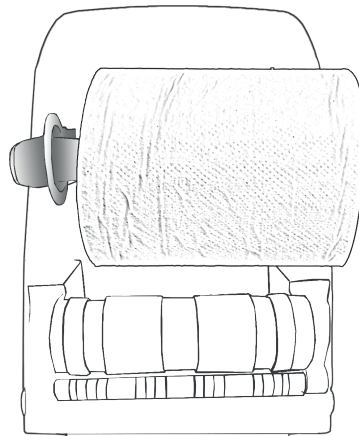

Load the roll with the
paper tail at the back
onto the left hand spindle