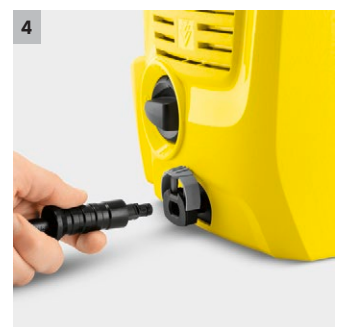

1 Integrated cable slot

- Power cable can be stowed away neatly and in a space-saving manner.

2 Convenient accessory storage

- The high-pressure hose, spray lance and trigger gun can be easily stowed away by attaching them to the device.

3 Detergent use

- Suction hose for use of detergents.
- Kärcher detergents increase efficiency and help protect and care for the surface being cleaned.

4 Quick Connect System

- The high-pressure hose can be connected/disconnected to/from the device and trigger gun simply and quickly.