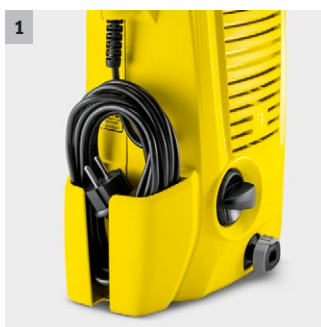

1 Integrated cable slot

- Power cable can be stowed away neatly and in a space-saving manner.

2 Convenient accessory storage

- The high-pressure hose, spray lance and trigger gun can be easily stowed away by attaching them to the device.

3 Detergent use

- Suction hose for use of detergents.
- Kärcher detergents increase efficiency and help protect and care for the surface being cleaned.

4 Quick Connect System

- The high-pressure hose can be connected/disconnected to/from the device and trigger gun simply and quickly.