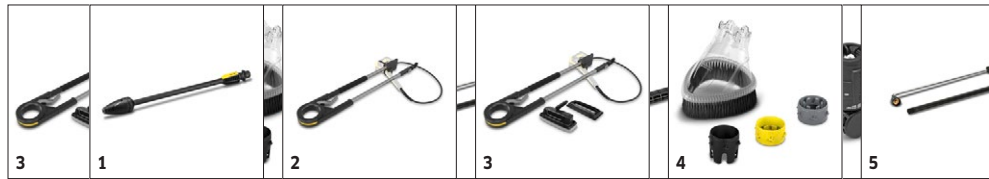

K 2 UNIVERSAL EDITION HOME

1.673-006.0

		Order no.					Price	Description	
Miscellaneous									
Sand and wet-blasting kit	30	2.638-792.0						Sand and wet-blasting kit for removing rust, paint and stubborn dirt using Kärcher abrasive.	☐
Vario joint	31	2.640-733.0						Vario joint, rotates 180° for cleaning difficult to reach areas. For connection between gun and accessory or extension lance and accessory.	☐
Water filter	32	4.730-059.0						Water filter protects pressure washer pumps against dirt particles from dirty water.	☐
O-ring set	33	2.640-729.0						Replacement O-ring set for easy replacement of O-rings and safety plugs on pressure washer accessories.	☐

■ Included in the scope of supply. □ Available accessories.