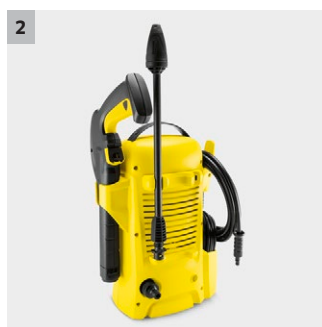

K 2 Universal Edition Home

The K 2 Universal Edition Home pressure washer is designed for occasional use and reliably removes light dirt around the home.

1 Integrated cable slot

- Power cable can be stowed away neatly and in a space-saving manner.