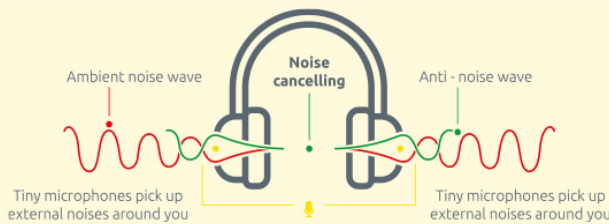

# Tilde Pro Premium

Premium ANC Office Headset

Tilde Pro Premium ANC office headset for the best noise-free communication and calls.

The patented active noise-cancelling technology (ANC) offers noise cancelling up to -30dB for noise-free communication and calls in loud environments.