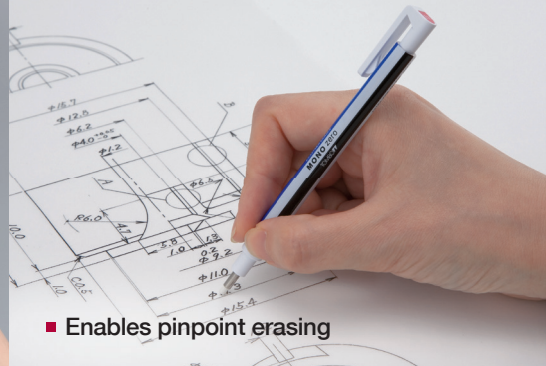

ER-KUR

ER-KUS

product
design
award
2010

reddot design award
winner 2010

www.tomboweuropa.com

0.7mm

- Eraser can be adjusted precisely by 0.7 mm

- Easily refillable