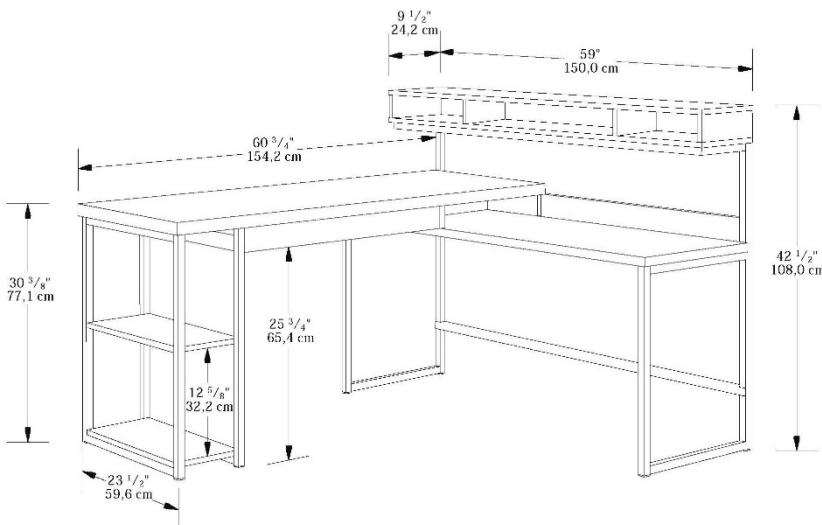

## STREAMLINE L-SHAPED DESK

### PRODUCT SHEET FURNITURE

- Home office L-shaped desk in Salt Oak finish
  - Durable black steel frame for durability
- Large desk and return provides a generous working area
  - Drawer features full extension slides
  - Elevated shelf with cubbyhole storage
  - Open storage with fixed shelf
- Concealed storage with flip-down panel
  - Cord management

Width (desktop)	154.2 cm
Depth (desktop)	59.6 cm
Return (overall)	150 cm
Height (desktop)	77.1 cm
Carton Height	15.9 cm
Carton Width	168.3 cm
Carton Depth	61.1 cm
Box Volume	0.163 cbm
Weight (gross)	69.35 kg