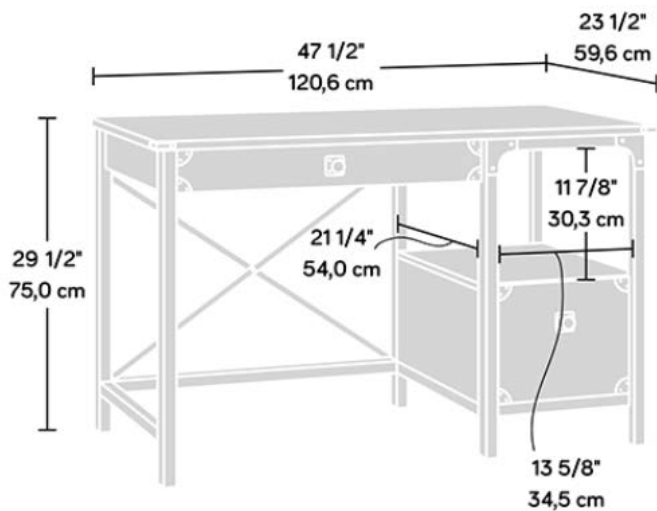

STEEL GORGE DESK

PRODUCT SHEET FURNITURE

- 'Wrought Iron' style desk with vintage effect
Carbon Oak finish
- Two drawers with metal runners and safety stops
- Open shelf for additional storage
- Textured, powder coated metal frame and corner accents
- Rear crossbars for stability
- 360 degree finish for versatile placement

Inside Pencil Drawer
26 5/8" (67,7 cm) W
12 7/8" (32,7 cm) D
2 1/4" (5,6 cm) H

Inside Lower Drawer
11 1/8" (28,4 cm) W
15 3/8" (39,1 cm) D
7 1/8" (18,2 cm) H

Width	120.6 cm
Depth	59.6 cm
Height	75 cm
Carton Height	19 cm
Carton Width	68.8 cm
Carton Depth	135.5 cm
Box Volume	0.177 cbm
Weight (gross)	35.8 kg

N.B: All measurements are approximate