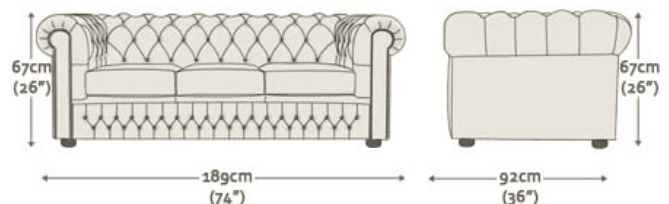

CLASSIC BUTTON BACK 3 SEATER SOFA

PRODUCT SHEET

RECEPTION & BREAKOUT

Use (General): **8** Hours Per Day

- 3 Seater Button Back Leather Sofa
 - Stylish and supportive
 - Distinctive scroll arms
 - Made in the UK
 - Deep buttoned back
 - Elegant turned legs
- Beautifully handcrafted
- Leather is pigmented and corrected to provide a durable surface
 - Hand-antiqued upon upholstery by removing areas of topcoat to produce a subtle aged look
 - Available in Antique Brown, Antique Red or Birch Black

Seat Cushion Width	132 cm
Seat Cushion Depth	61 cm
Seat Height	43 cm
Overall Height	67cm
Overall Width	189 cm
Overall Depth	92 cm

Overall Dimensions:

Width 189 cm, Height 67 cm, Depth 92 cm

Seat Size:

Width 132 cm, Height 43 cm, Depth 61 cm

N.B: All measurements are approximate