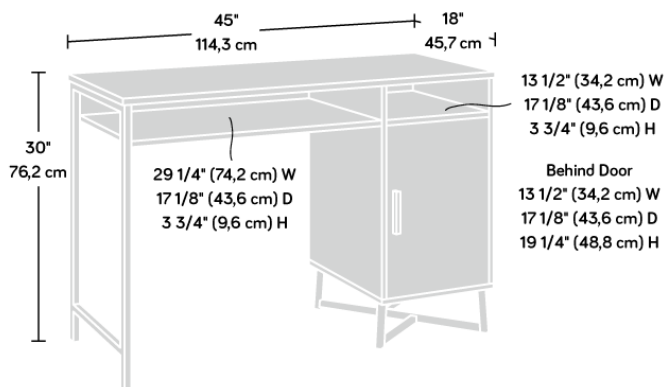

## CANYON LANE DESK

Width	114.3 cm
Depth	45.7 cm
Height	76.2 cm
Carton Height	131.5 cm
Carton Width	54.5 cm
Carton Depth	14 cm
Box Volume	0.100 cbm
Weight (gross)	29.9 kg

N.B: All measurements are approximate