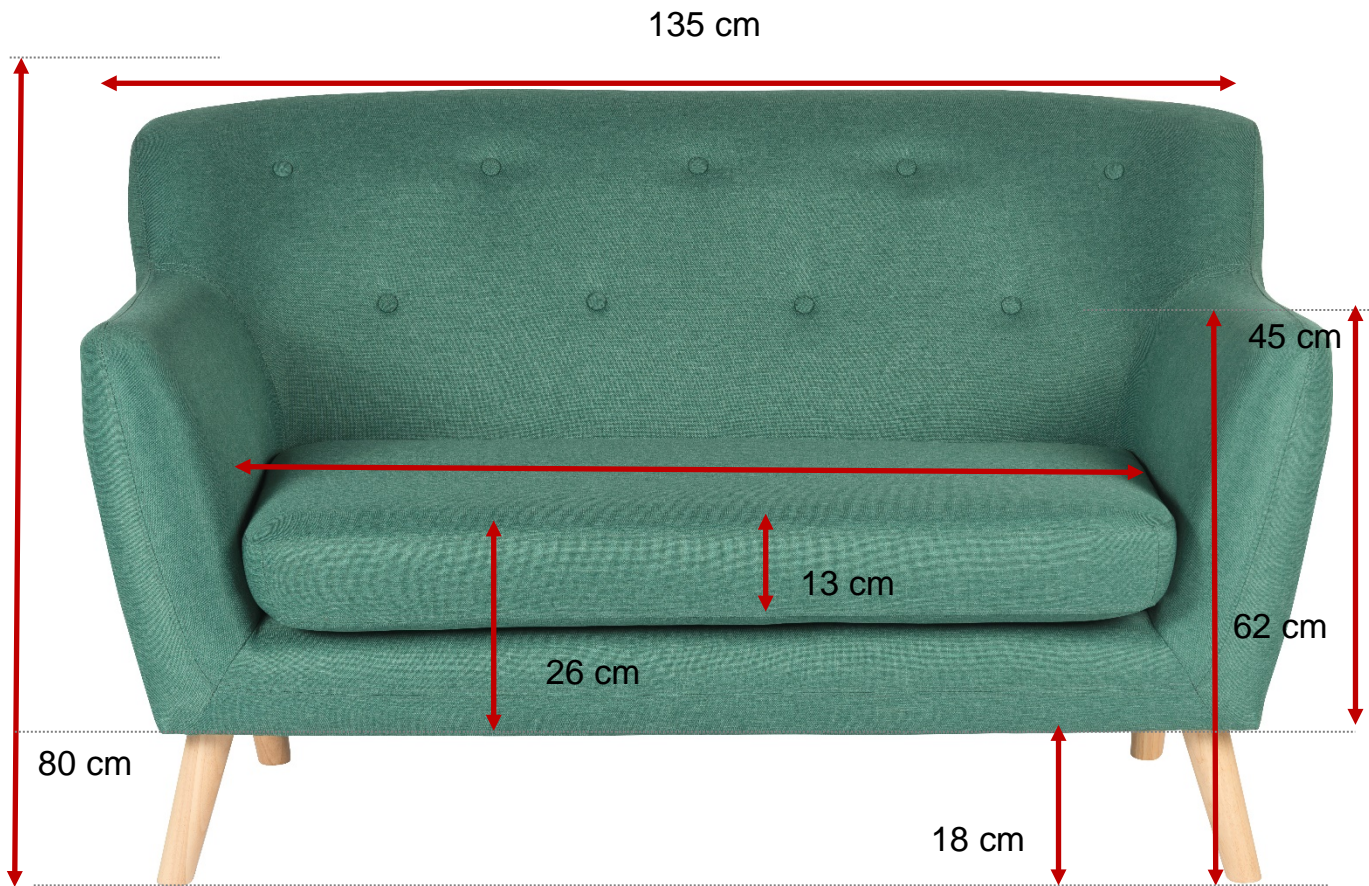

### RECEPTION & BREAKOUT

Use (General): **8** Hours Per Day

- Skandi 2 seater sofa
- Durable Ocean Green fabric
- Stylish, 'pared back' design
  - Classic button back
  - Smart wooden legs

Seat Cushion Width	102 cm
Seat Cushion Depth	50 cm
Seat Height	44 cm
Back Height	40 cm
Back Width (max)	135 cm
Overall Height	80 cm
Overall Width	135 cm
Overall Depth	64 cm
Carton Depth	139 cm
Carton Width	77 cm
Carton Height	66 cm
Box Volume	0.706 cbm
Net Weight	25 kg
Gross Weight	25 kg

Suggested maximum user weight: 240 kg

N.B: All measurements are approximate

64 cm

50 cm

26 cm

46 cm