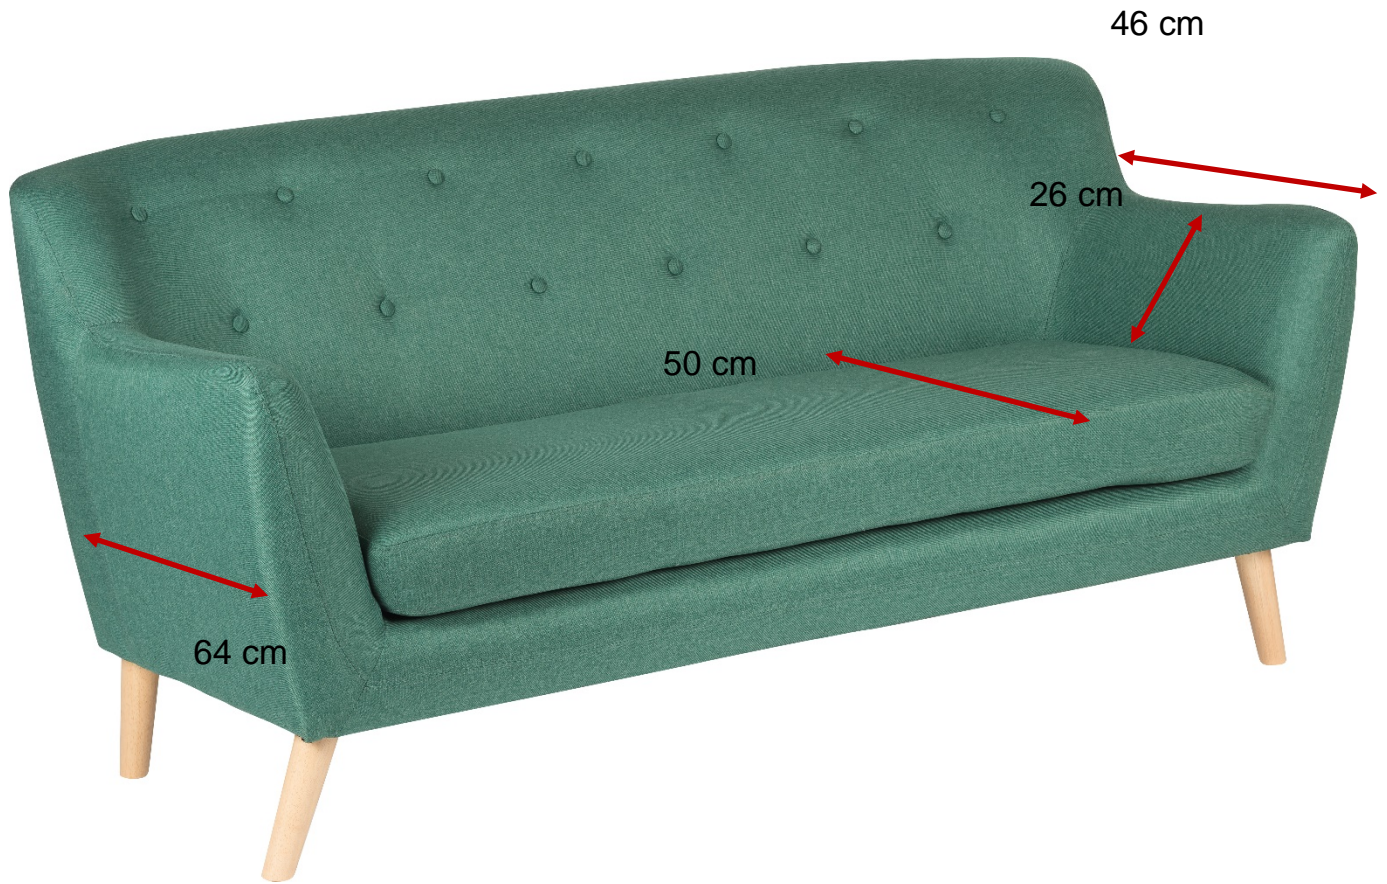

## SKANDI 2 SEATER SOFA OCEAN GREEN

### RECEPTION & BREAKOUT

Use (General): **8** Hours Per Day

- Skandi 2 seater sofa
- Durable Ocean Green fabric
- Stylish, 'pared back' design
  - Classic button back
  - Smart wooden legs

Seat Cushion Width	102 cm
Seat Cushion Depth	50 cm
Seat Height	44 cm
Back Height	40 cm
Back Width (max)	135 cm
Overall Height	80 cm
Overall Width	135 cm
Overall Depth	64 cm
Carton Depth	139 cm
Carton Width	77 cm
Carton Height	66 cm
Box Volume	0.706 cbm
Net Weight	25 kg
Gross Weight	25 kg

Suggested maximum user weight: 240 kg

N.B: All measurements are approximate

64 cm

50 cm

26 cm

46 cm