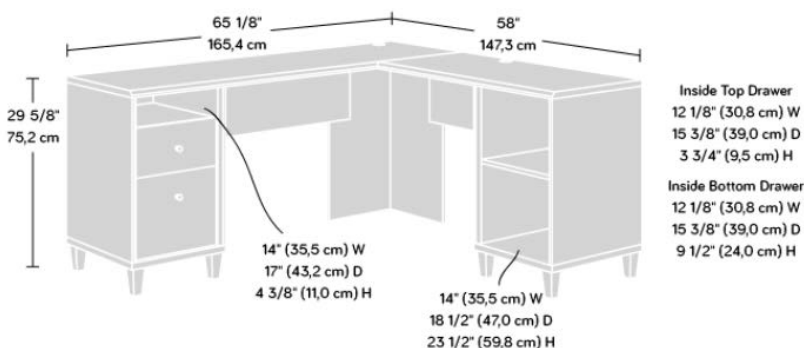

WILLOW L-SHAPED DESK

PRODUCT SHEET

FURNITURE

- Mid Century style home office L-shaped desk in Grand Walnut effect finish
 - Perfect addition to any product from the Hampstead Park range
 - Durable 1" thick desktop
 - Large desk and return provide a generous working area
 - Small drawer with metal runners and safety stops
- Filing drawer with full extension slides for letter sized hanging files
- Open storage features an adjustable shelf and lower shelf for flexible storage options
 - Cord Management
 - 360 degree all round finish for versatile placement

Width (desktop)	165.4 cm
Depth (return)	147.3 cm
Height	75.2 cm
Carton Height – carton 1	134.3 cm
- carton 2	180 cm
Carton Width – carton 1	53 cm
- carton 2	53 cm
Carton Depth – carton 1	16.2 cm
- carton 2	11.6 cm
Box Volume	0.226 cbm
Weight (gross)	76.6 kg

N.B: All measurements are approximate