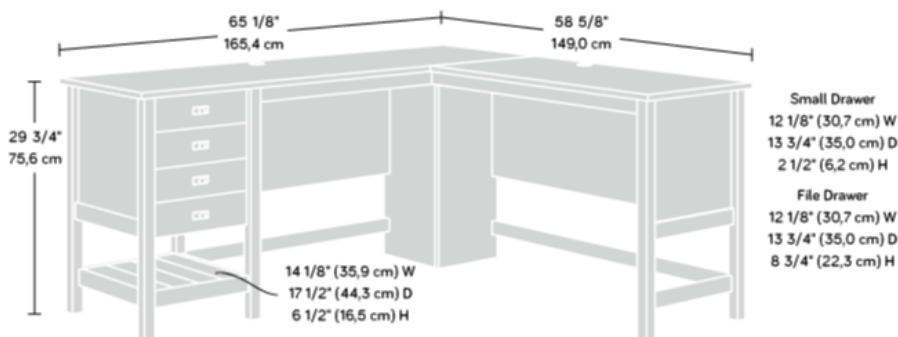

## SHAKER STYLE L-SHAPED DESK

### PRODUCT SHEET FURNITURE

- Shaker style home office L-shaped desk
  - Soft white finish with lintel oak accent desktop
- Simple, clean “shaker /beach hut” design
  - Generous working area
- Two drawers with full extension slides
  - Lower filing drawer holds letter size hanging files
- Lower shelf for additional storage
  - Cord management
- 360° all round finish, (can be freestanding)

Width	165.4 cm
Depth (return)	149 cm
Height	75.6 cm
Carton Height	15.1 cm
Carton Width	183.2 cm
Carton Depth	53.7 cm
Box Volume	0.148 cbm
Weight (gross)	62.5 kg

N.B: All measurements are approximate