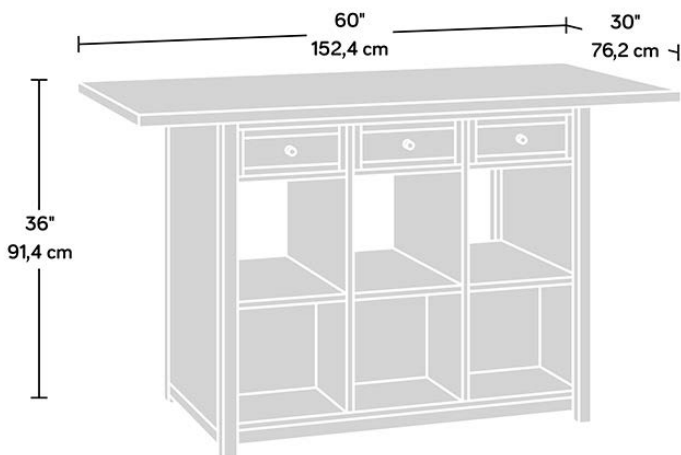

CRAFT WORK TABLE/ISLAND MYSTIC OAK

PRODUCT SHEET

CRAFT FURNITURE

- Craft work table/island in a Mystic Oak finish with white accent
- Spacious work surface provides ample space for all of your crafting activities
- Melamine top surface is heat, stain and scratch-resistant
- Three spacious storage drawers can be pulled out from either side of the table to create easy access
- Drawers can also be removed to be used as trays
 - Six open shelf cubby holes provide further convenient storage
- Finished on all sides for versatile placement.

Width	152.4 cm
Depth	76.2 cm
Height	91.4 cm
Carton Height	25 cm
Carton Width	167.5 cm
Carton Depth	88.5 cm
Box Volume	0.371 bm
Weight (gross)	81 kg

N.B: All measurements are approximate