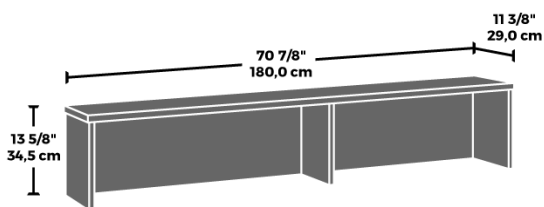

AFFILIATE 1800 LOW RECEPTION HUTCH

PRODUCT SHEET

FURNITURE

Product Code : 5427455

- Clutter free storage
- Melamine top surface is heat, stain and scratch resistant
- Two open shelf cubbies
- Attaches to Affiliate items 5427422 and 5427427 as separate pieces or used in an L-Shape formation
- Hudson Elm Effect Finish

N.B: All measurements are approximate