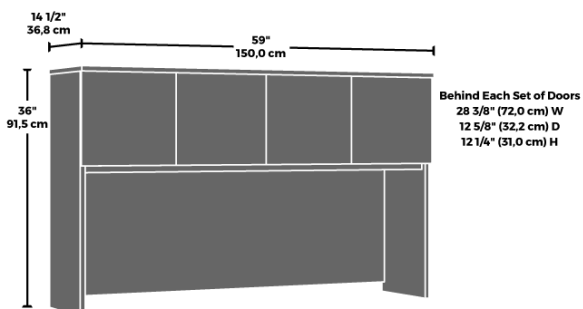

AFFILIATE 1500 HUTCH

PRODUCT SHEET

FURNITURE

Product Code : 5427429

- Clutter free storage
- Ample storage behind 2 double doors
 - Cord Management
- Attaches to Affiliate items 5427415 and 5427424

N.B: All measurements are approximate