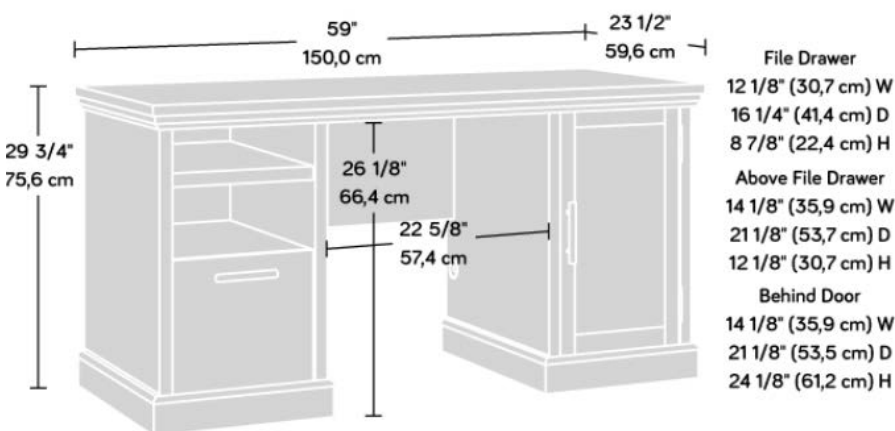

PRIME OAK EXECUTIVE DESK PRODUCT SHEET FURNITURE

- Home office executive desk in Prime Oak finish
 - Durable 1" thick desktop
- Open storage features adjustable shelf
- Drawer with full extension slides holds letter or legal size hanging files
- Storage area behind door holds vertical CPU tower and features an adjustable shelf
 - Cord management
- 360° all round finish, (can be freestanding)

Width	150 cm
Depth	59.6 cm
Height	75.6 cm
Carton Height – carton 1	77.5 cm
- carton 2	164.8 cm
Carton Width – carton 1	49.5 cm
- carton 2	64.1 cm
Carton Depth – carton 1	20 cm
- carton 2	12.1 cm
Box Volume	0.204 cbm
Weight (gross)	69.6 kg

N.B: All measurements are approximate