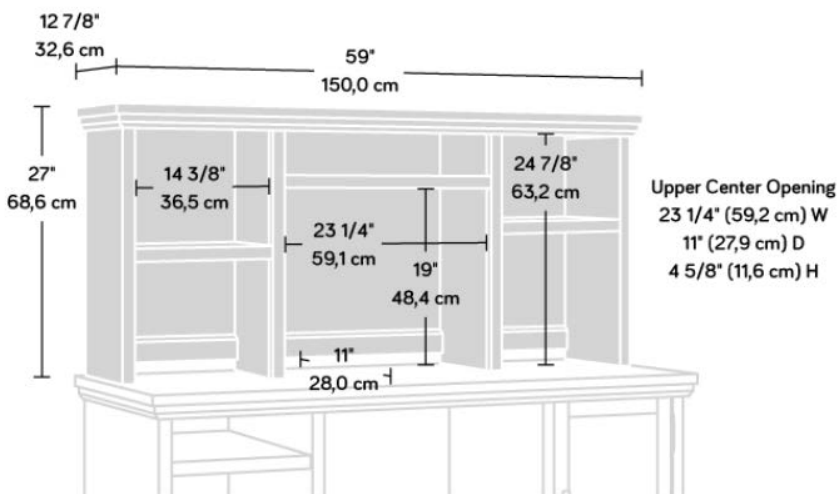

PRIME OAK HUTCH PRODUCT SHEET

FURNITURE

- Optional storage hutch for Prime Oak Executive Desk (5427030)
 - Prime Oak finish
 - Durable 1" thick top to display home office essentials
- Two adjustable shelves to accommodate items of various heights
- Cubbyhole storage for books, folders and other necessities

Width	150 cm
Depth	32.6 cm
Height	68.6 cm
Carton Height	14.4 cm
Carton Width	164 cm
Carton Depth	37.1 cm
Box Volume	0.0876 cbm
Weight (gross)	31.2 kg

N.B: All measurements are approximate