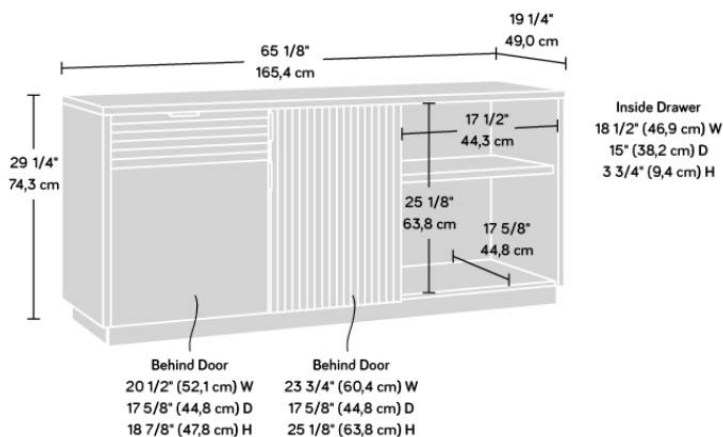

Width	165.4 cm
Depth	49 cm
Height	74.3 cm
Carton Height	16.5 cm
Carton Width	182.7 cm
Carton Depth	53.2 cm
Box Volume	0.160 cbm
Weight (gross)	62.4 kg

N.B: All measurements are approximate