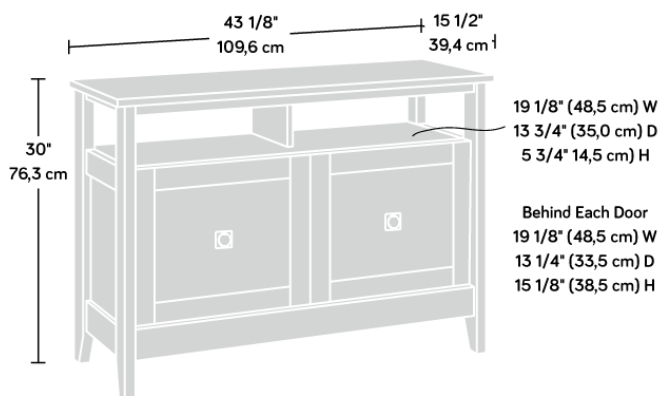

HOME STUDY TV STAND / SIDEBOARD

PRODUCT SHEET

FURNITURE

- TV stand / sideboard in Dover Oak finish with Slate finish accent
- Accommodates up to a 50" TV weighing up to 22.5 kg
- Adjustable shelving behind double doors offers flexible storage options
- Enclosed back with 'pass-through' openings for discreet cable management
 - Neutral style for versatile placement

Width	109.6 cm
Depth	39.4 cm
Height	76.3 cm
Carton Height	124.5 cm
Carton Width	43.8 cm
Carton Depth	20.6 cm
Box Volume	0.116 cbm
Weight (gross)	41.7 kg

N.B: All measurements are approximate