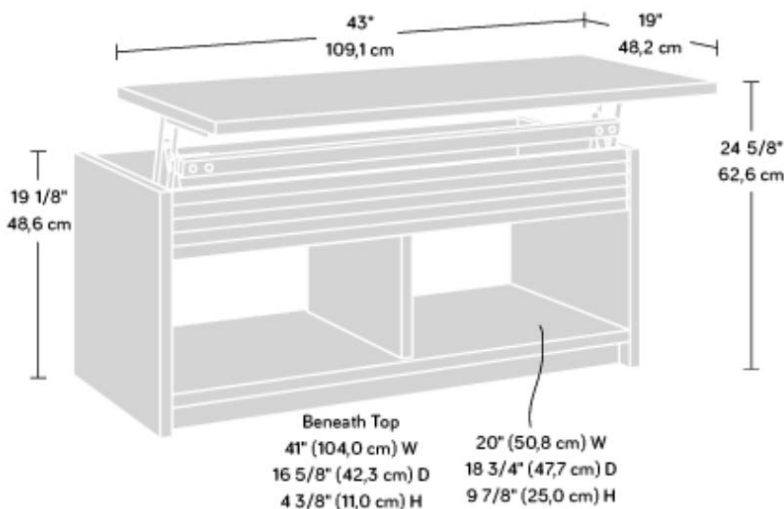

HAMPSTEAD PARK LIFT UP COFFEE / WORK TABLE

PRODUCT SHEET

FURNITURE

- Lift up coffee / work table in Grand Walnut finish
 - Top lifts up and forward to create a versatile work surface
 - Hidden storage area beneath top
 - Open shelves for additional storage
 - 360 degree all round finish

Width	109.1 cm
Depth	48.2 cm
Height	48.6 cm
Carton Height	123.2 cm
Carton Width	52.4 cm
Carton Depth	16.8 cm
Box Volume	0.108 cbm
Weight (gross)	34.1 kg

N.B: All measurements are approximate