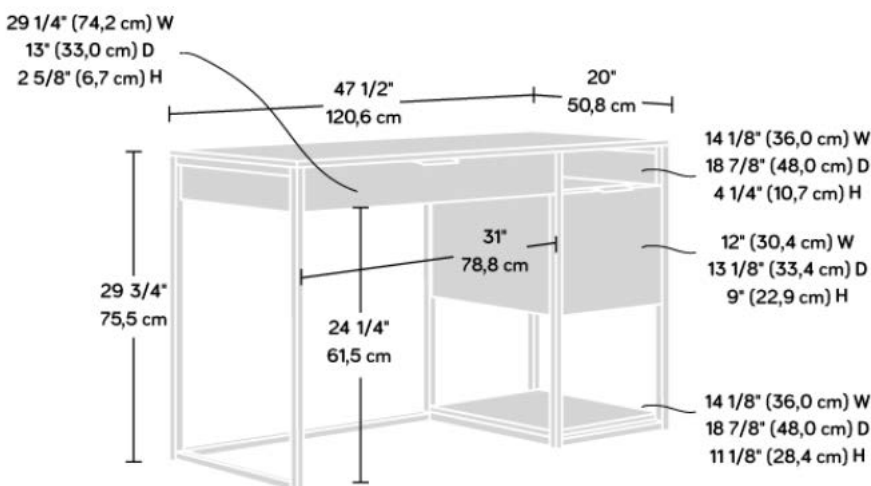

Teknik

LUX DESK

PRODUCT SHEET FURNITURE

- Retro style home office executive desk in Diamond Ash finish
- Pencil drawer with metal runners and safety stops
 - Cubbyhole storage
- Lower shelf for additional storage
 - Lower filing drawer with full extensions slides holds letter or legal size hanging files
- Powder metal frame
- 360 degree all round finish

Width	120.6 cm
Depth	50.8 cm
Height	75.5 cm
Carton Height	19.3 cm
Carton Width	63.8 cm
Carton Depth	133.6 cm
Box Volume	0.163 cbm
Weight (gross)	34.7 kg

N.B: All measurements are approximate