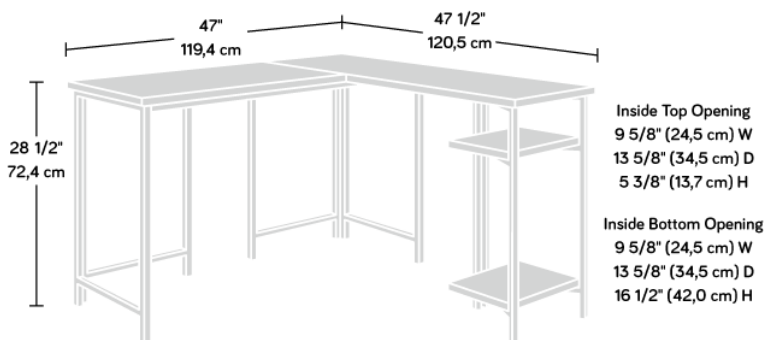

## INDUSTRIAL STYLE L-SHAPED DESK CHARTER OAK

Width (desktop)	119.4 cm
Width (return)	120.5 cm
Height	72.4 cm
Carton Height	135.7 cm
Carton Width	58.48 cm
Carton Depth	21.2 cm
Box Volume	0.168 cbm
Weight (gross)	20.2 kg

N.B: All measurements are approximate