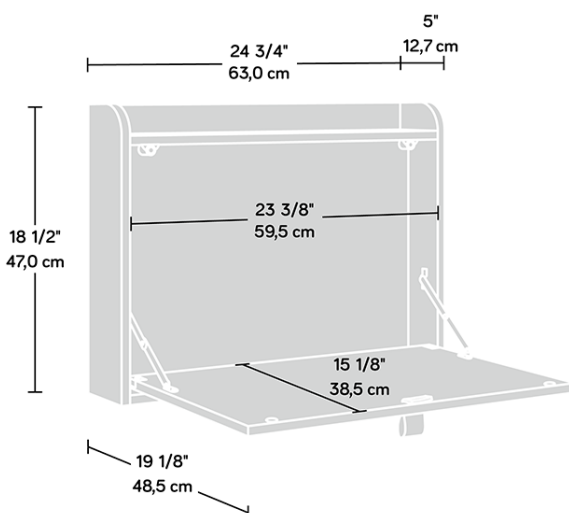

### PRODUCT SHEET FURNITURE

- Space saving hanging desk in White finish with Sky Oak accent
- Flip down door to create spacious working area
  - Upper shelf for storage
- Grey interior bulletin-style board
  - Accented leather handle pull

Width	63 cm
Depth	12.7 cm
Height	47 cm
Carton Height	20 cm
Carton Width	58.5 cm
Carton Depth	77.5 cm
Box Volume	0.091 cbm
Weight (gross)	11.4 kg

N.B: All measurements are approximate