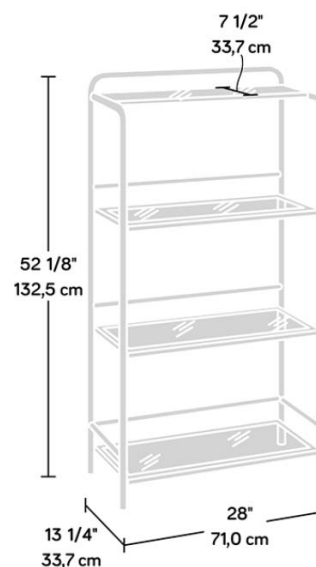

BOULEVARD CAFÉ RECTANGULAR BOOKCASE / DISPLAY UNIT

FURNITURE

PRODUCT SHEET

- Contemporary rectangular display unit
 - Durable, powder coated metal frame
- Four fixed shelves for storage and display
- Silkscreened, safety-tempered glass shelves

Width	71 cm
Depth	33.7 cm
Height	132.5 cm
Carton Height	111.1 cm
Carton Width	80 cm
Carton Depth	147.6 cm
Box Volume	0.131 cbm
Weight (gross)	20.4 kg

Top Open Shelf
26 1/2" (67,3 cm) W
12 3/4" (32,4 cm) D
14 3/8" (36,6 cm) H

Middle and Bottom Shelf
26 1/2" (67,3 cm) W
12 3/4" (32,4 cm) D
15" (38,1 cm) H

N.B: All measurements are approximate