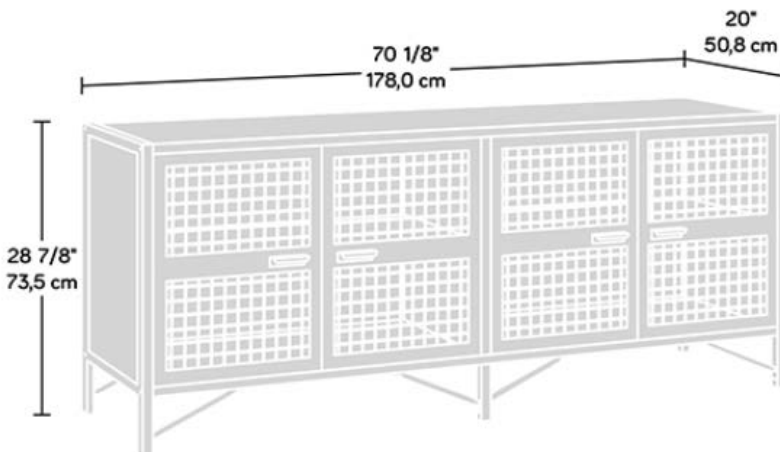

BOULEVARD CAFÉ INDUSTRIAL STYLED SIDBOARD

FURNITURE

PRODUCT SHEET

- 'Loft apartment' style sideboard/TV stand in Vintage Oak effect with black accents.
- Accommodates up to a 70" TV weighing up to 31kg.
 - Stylish mesh detail.
- Large adjustable shelf behind metal and mesh door offers flexible storage options.
 - Powder coated metal frame for durability.
- Enclosed back with cord access, which allows a convenient path for electrical cords.

Width	178 cm
Depth	50.8 cm
Height	73.5 cm
Carton Height	19.5 cm
Carton Width	63.1 cm
Carton Depth	185.8 cm
Box Volume	0.229 cbm
Weight (gross)	70.6 kg

Behind Each
Set of Doors
33 1/2" (85,0 cm) W
18" (45,7 cm) D
21 3/8" (54,3 cm) H

N.B: All measurements are approximate