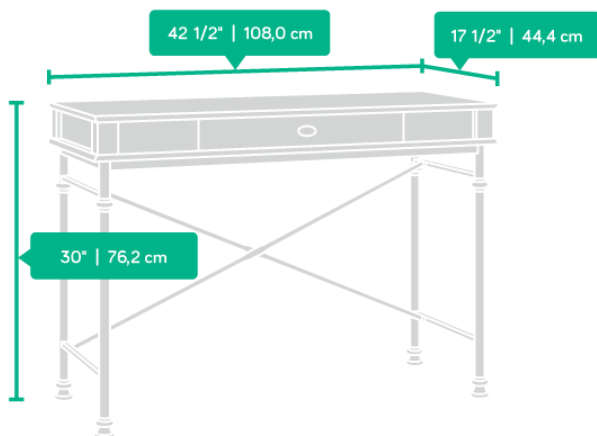

PRODUCT INFORMATION SHEET

CONSOLE DESK

CANAL HEIGHTS COLLECTION

Features:

- Console desk in Northern Oak finish.
- Drawer features flip-down front.
- Decorative, powder-coated metal frame.
- Rear crossbars for stability.
- Finished on all sides for versatile placement.

Dimensions:

Width	108 cm
Depth	44.4 cm
Height	76.2 cm
Carton Height	17 cm
Carton Width	118 cm
Carton Depth	54.5 cm
Box Volume	0.109 cbm
Weight (gross)	20.86 kg

N.B: All measurements are approximate