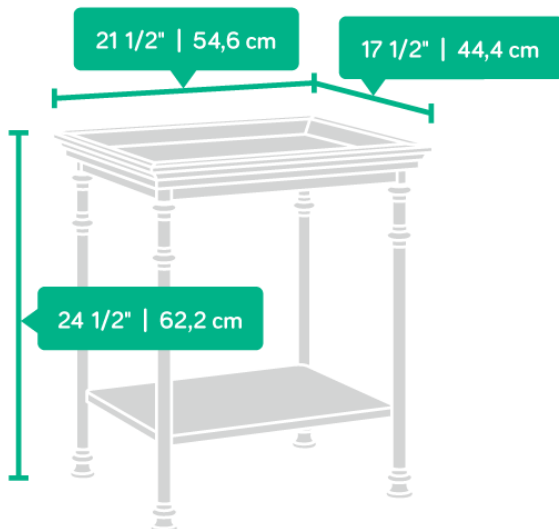

### END/SIDE TABLE

#### Dimensions:

Width	44.4 cm
Depth	54.6 cm
Height	62.2 cm
Carton Height	13 cm
Carton Width	73 cm
Carton Depth	53.5 cm
Box Volume	0.0507 cbm
Weight (gross)	9.07 kg

N.B: All measurements are approximate