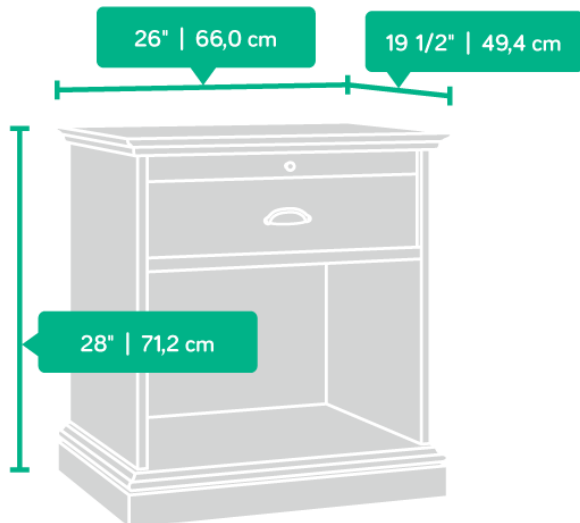

#### Dimensions:

Width	66 cm
Depth	49.4 cm
Height	71.2 cm
Carton Height	14.4 cm
Carton Width	79.4 cm
Carton Depth	51.4 cm
Box Volume	0.059cbm
Weight (gross)	29.9 kg

N.B: All measurements are approximate