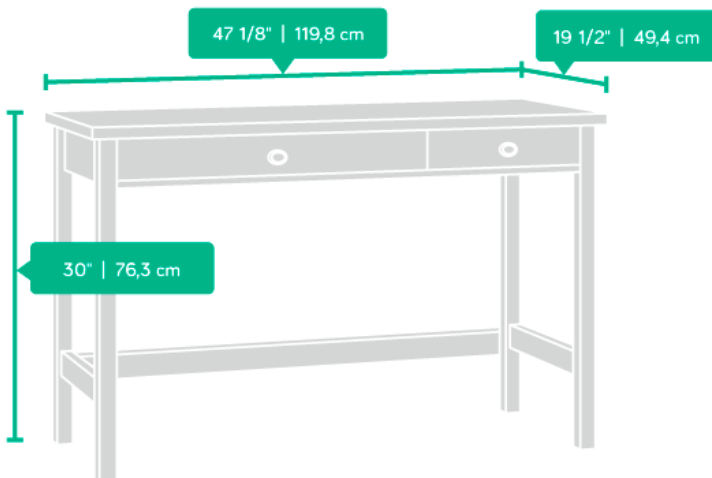

### STUDY DESK

#### Dimensions:

Width	119.8 cm
Depth	49.4 cm
Height	76.3 cm
Carton Height	7.3 cm
Carton Width	52.23 cm
Carton Depth	134.78 cm
Box Volume	0.051 cbm
Weight (gross)	29.1 kg

N.B: All measurements are approximate