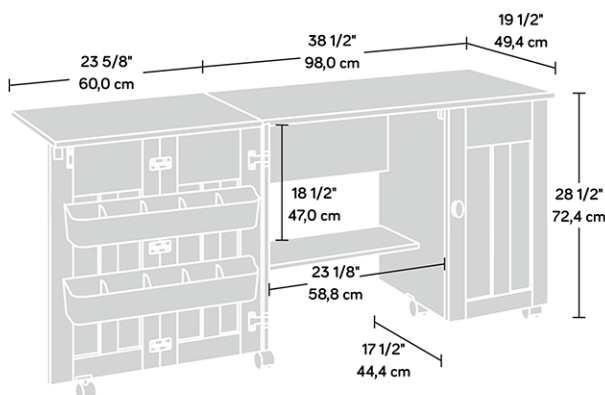

SEWING / CRAFT CART SOFT WHITE

PRODUCT SHEET

CRAFT FURNITURE

- Stylish sewing/craft cart in a Soft White finish
 - Space saving design
- Drop leaf provides additional work space for sewing or crafts
- Concealed storage on main doors opens up using castors (to support extended table area)
 - Storage behind main doors includes two storage bins and hidden shelf for sewing machine
- Two adjustable shelves behind smaller door for versatile storage
- Melamine top surface is heat, stain and scratch-resistant
 - Easy-roll castors

Width (open/closed)	98/158 cm
Depth	49.4 cm
Height	72.4 cm
Carton Height	22.1 cm
Carton Width	112.1 cm
Carton Depth	53.7 cm
Box Volume	0.133 cbm
Weight (gross)	39.4 kg

N.B: All measurements are approximate