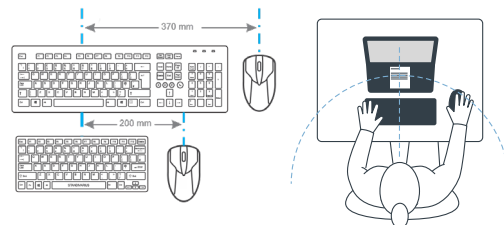

Solo #Pad

2.4 GHz wireless rechargeable keyboard with number pad

Key Features and Benefits

Full-Size Layout with Number Pad: Ideal for efficient data entry and number-intensive tasks.

Wireless Flexibility: Connects via Bluetooth, reducing cable clutter.

Rechargeable Battery: Provides reliable power for uninterrupted work sessions.

Ergonomic Layout: Provides comfort during extended typing sessions.

Quick technical specifications

Angle settings	0 degree or 5 with attachable tilt-strip
Size	360 x 112 x 8mm
Weight	317 g
Connectivity	robust 2.4 Ghz wireless connection
LED indicators	for power & caps lock
Switch	Off switch for travelling
Keys	100 full sized keys, low impact scissor
Special features	rigid aluminium case, travel sleeve
Colour	black, white
Weight and size	442 g; 380 x 140 x 20 mm
Product code	ST353021 – UK, black
	ST353021-DK, Danish, black
	ST353021-DE, German, black
	ST353021-SE-FI, Swedish/Finish, black
	ST353021-NL, US Intl, black

Keyboard Ergonomics

Reasons to Buy

Boost Your Efficiency: A full-size layout with a number pad simplifies data-heavy tasks.

Declutter Your Desk: Wireless connectivity helps keep your workspace neat and organized.