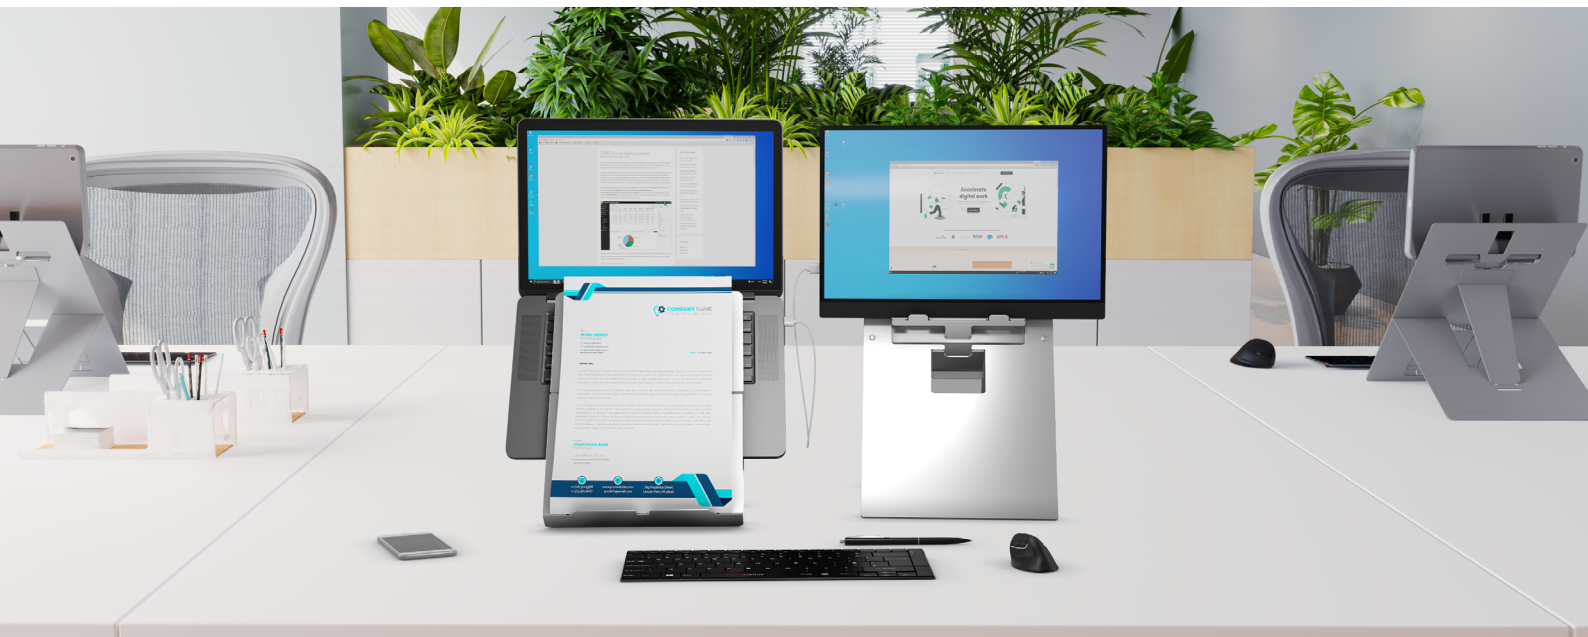

Ergonomic features

- Places document in-line or alongside screen
- Adjustable angle/height settings to match screen height
- Low angle setting for writing & tablet use
- Supports documents, books, binders and tablets
- Fold-away design

Technical specifications

Height settings	max. 45 degrees, 4 adjustments
Size when folded	205 x 300 x 13 mm
Weight	220g
Colour	natural aluminium
Product code	ST201156

standivarius

standivarius
DMR Ergonomics SRL
Calea Circumvalatiunii nr 37 / 27
300671 Timisoara
Romania