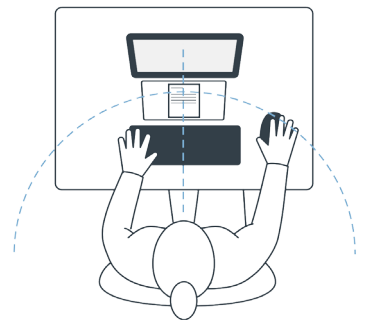

Ergonomic features

- Places document in-line or alongside screen
- Adjustable angle/height settings to match screen height
- Low angle setting for writing & tablet use
- Supports documents, books, binders and tablets
- Fold-away design

Technical specifications

Height settings	max. 45 degrees, 4 adjustments
Size when folded	205 x 300 x 13 mm
Weight	220g
Colour	natural aluminium
Product code	ST201156

standivarius

standivarius
DMR Ergonomics SRL
Calea Circumvalatiunii nr 37 / 27
300671 Timisoara
Romania