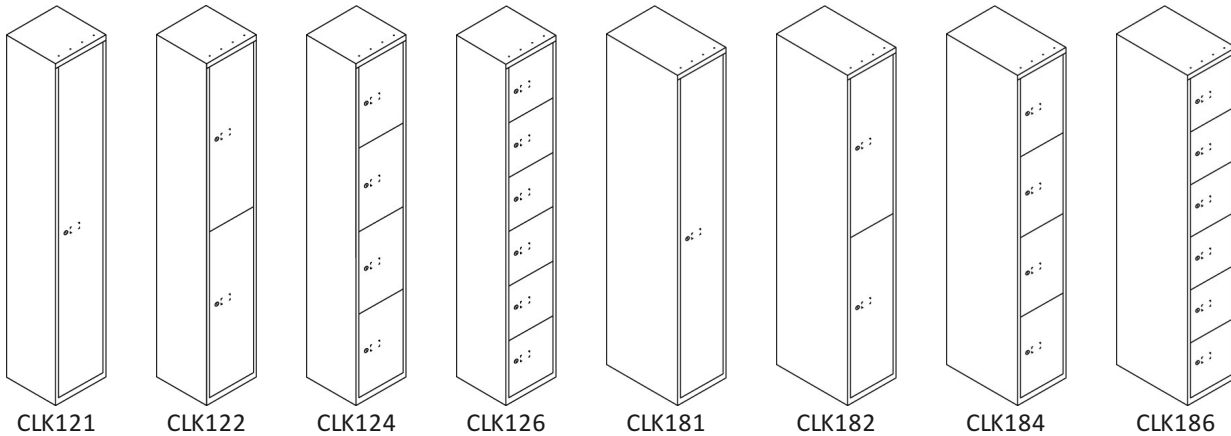

CLK Lockers

2015-03-02

First place for workplace storage

BISLEY

CLK Lockers

Two depths of locker (305mm and 457mm) with a choice of single, two, four and six door compartments. Two door lockers feature coat hooks, whilst single door lockers have an under shelf coat rail for multiple hangers.

Product Code	Description	Height (mm)	Width (mm)	Depth (mm)
CLK121	1 door wardrobe locker	1,802	305	305
CLK122	2 door locker	1,802	305	305
CLK124	4 door locker	1,802	305	305
CLK126	6 door locker	1,802	305	305
CLK181	1 door wardrobe locker	1,802	305	457
CLK182	2 door locker	1,802	305	457
CLK184	4 door locker	1,802	305	457
CLK186	6 door locker	1,802	305	457

CLK Lockers Cubes

Neat single door cube lockers available in a choice of two depths, 305mm and 457mm.

CLK121C

CLK181C

Product Code	Description	Height (mm)	Width (mm)	Depth (mm)
CLK121C	CLK Locker, 1 door Cube	529	305	305
CLK181C	CLK Locker, 1 door Cube	529	305	457