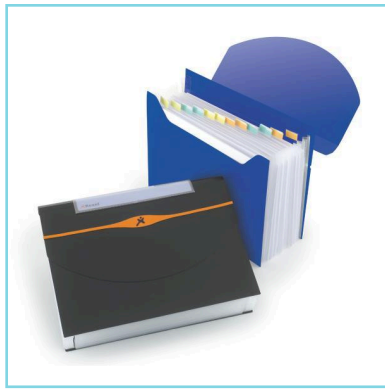

Optima Expander 13 Part Black

2102483

Product Description

Organising yourself has never been easier with the new range of Rexel Optima™ files. Find them faster, access their contents more easily, and keep your papers neat, secure and under control!

Features

- Stores up to 500 sheets
- Hinged lid for full access to documents
- Unique, printable & re-usable ID label
- Secure silicone closure
- Durable polypropylene
- For larger projects with 13 sub sections and section inserts

Specifications

- **Colour** Black

Product information

Depth	341mm
Width	271mm
Height	43mm
Gross weight	0.389kg

Retail Packaging Information

Depth	341mm
Width	271mm
Height	43mm
Gross weight	0.389kg
UPC#	5028252066952
Unit quantity	1

Master Case Information

Depth	369mm
Width	304mm
Height	292mm
Gross weight	4.254kg
UPC#	5028252088084
Unit quantity	10

Shipping Information

Country of origin	CN
Minimum Order Quantity	10

General information