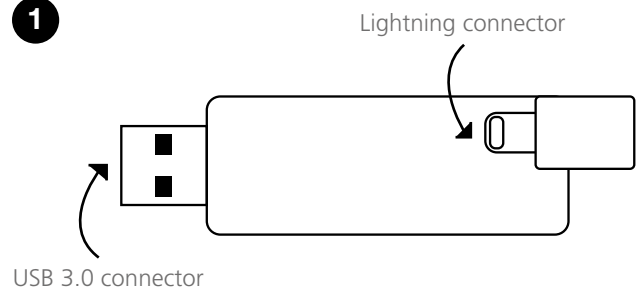

*Based on internal testing, performance may vary based on system configuration.

PRODUCT TYPE

USB Flash Drive

INTERFACE TYPE

SuperSpeed USB 3.0, Apple Lightning

INTERFACE CONNECTIVITY

1x SuperSpeed USB - 9 Pin USB Type A

1x Apple Lightning

1

2

3

COMPATIBILITY

Mac OSX v10.6+

Windows Vista, 7, 8.1 and 10

Requires installation of free iShuttle App