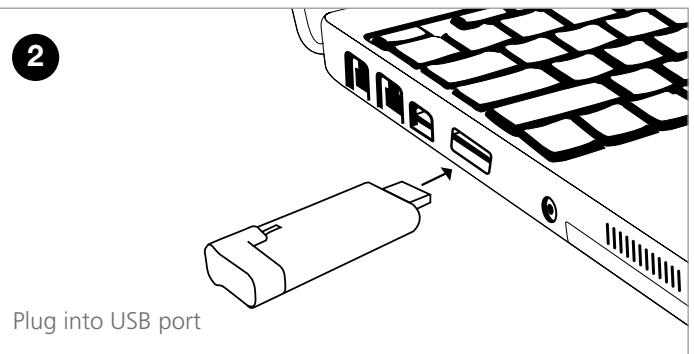

iShuttle iPhone-iPod USB 3.0 Flash Drive

USB 3.0

Lightning

Made for
iPhone iPad

16 GB

32 GB

64 GB

128 GB

INTRODUCTION

Get more out of your Apple device with the Integral iShuttle – a compact and convenient USB 3.0 flash drive with added Lightning™ connector, so you can easily transfer and backup photos, videos and music between you iPhone, iPad, Mac and PC, without the need for iCloud or an internet connection.

FEATURES

- Dual connectors – Lightning and USB 3.0
- Storage and transfer data and media files between iPhone, iPad and Mac/PC
- USB 3.0 data transfer
- Mac and PC compatible
- Up to 60MB/s* Read / 8MB/s* Write (16GB)
- Up to 60MB/s* Read / 15MB/s* Write (32GB)
- Up to 60MB/s* Read / 20MB/s* Write (64GB)
- Up to 60MB/s* Read / 25MB/s* Write (128GB)

*Based on internal testing, performance may vary based on system configuration.

PRODUCT TYPE

USB Flash Drive

INTERFACE TYPE

SuperSpeed USB 3.0, Apple Lightning

INTERFACE CONNECTIVITY

1x SuperSpeed USB - 9 Pin USB Type A

1x Apple Lightning

1

2

3