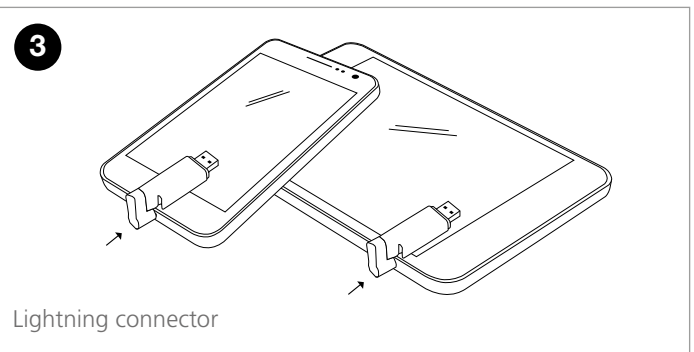

1x Apple Lightning

1

2

3

COMPATIBILITY

Mac OSX v10.6+

Windows Vista, 7, 8.1 and 10

Requires installation of free iShuttle App

ENVIRONMENTAL PARAMETERS

Min Operating Temperature 0°C.

Max Operating Temperature 70°C

COMPLIANT STANDARD

Plug and Play

	LENGTH	WIDTH	DEPTH	WEIGHT
PRODUCT	65mm	22mm	12mm	14g
PACKED	170mm	105mm	15mm	25g

CAPACITY	PART CODE	BARCODE (EAN)
16GB	INFD16GBISHUTTLE	5055288435308
32GB	INFD32GBISHUTTLE	5055288435315
64GB	INFD64GBISHUTTLE	5055288435322
128GB	INFD128GBISHUTTLE	5055288435339