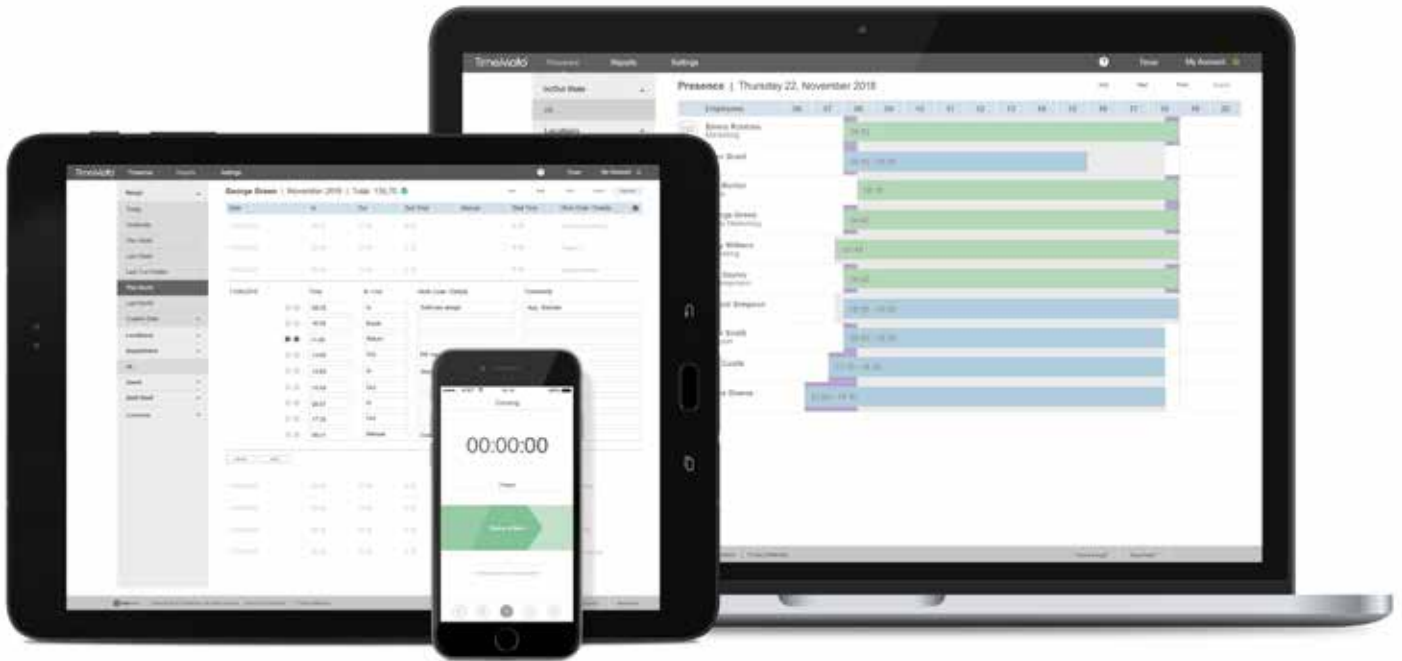

TM-CLOUD / TM-CLOUD PLUS

1 YEAR SUBSCRIPTION - 25 USERS

TimeMoto Cloud's power, scalability and flexibility, make it the ultimate Time and Attendance solution for every company.

TimeMoto Cloud enables you to handle all your timesheets, scheduling and reporting from any location, whenever you need it.

Access TimeMoto Cloud using any browser, TimeMoto app or in combination with TimeMoto terminals. All fully accessible online. You don't have to install any software or purchase servers. No need to pay for an upgrade, your TimeMoto Cloud is continually up to date. A flexible and low-cost solution for all your time attendance needs, whether you have ten employees or ten thousand.

Looking for a treasure trove of extended features? TimeMoto Cloud Plus has it all. Example of tools this system is outfitted with: 24-hour scheduling of (individual) shifts; employee arrival and departure notifications outside standard working hours; individual employee tracking of annual vacation and work hours; reduction of overtime by balancing schedules; and more effective scheduling with our special holiday feature.

More users? No problem. TimeMoto offers 2 different expansion packs to customize and expand your TimeMoto experience.

- Access data from any location
- Works with any browser
- Mobile clocking
- Real-time attendance data
- Work scheduling (shift, absence)
- Individual project codes
- Excel, PDF, CSV payroll export
- Notifications (absent, late)