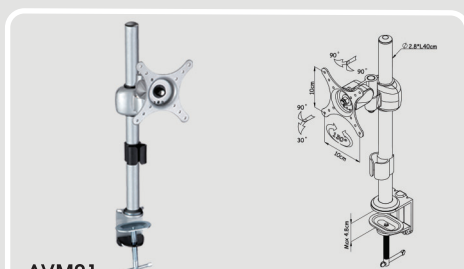

- Fits most 15" to 27" screens up to VESA 100x100 AND 6kg weight (extension arm sections maybe required)
- Tough metal construction with quality powder coating
- Tilt up/down 30°, pan left/right 90°, and rotate landscape / portrait
- Optional longer poles, extension arms, iPad adapter, laptop/keyboard trays

Rotate Portrait & Landscape

-90° to +90° Pan Left & Right

-30° to +30° Tilt Up & Down

Height Adjustment

VESA 75 & 100 Compliant

Load Capacity 6kg/13.2lbs

Cable Management

Modular Design

AVM01

- For monitors 15 to 27 inches up to 6kg
- Desk or grommet mount

Colour : Silver
Product Size : L44 x W22 x H13.5 2.5kg

AVM02

- For monitors 15 to 27 inches up to 6kg
- Desk mount

Colour : Silver
Product Size : L58 x W19 x H13.5 3.1kg

Colour : Silver
Product Size : L82 x W27 x H12.5 7.9kg