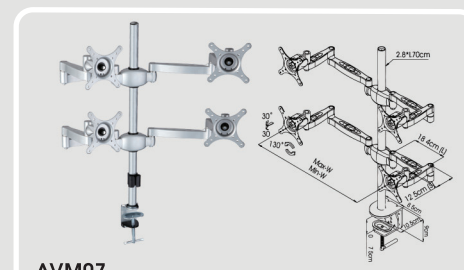

AVM07

- For monitors 15 to 24 inches up to 6kg
- Desk mount

Colour : Silver ☐ ☐
Product Size : L82 x W27 x H12.5 7.9kg