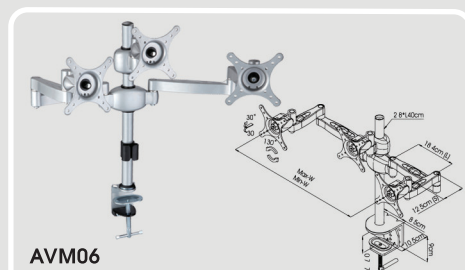

AVM04

- For monitors 15 to 27 inches up to 6kg
- Desk or grommet mount

Colour : Silver White
Product Size : L44 x W22 x H13.5 3.1kg

AVM05

- For monitors 15 to 24 inches up to 6kg
- Desk or grommet mount

Colour : Silver White
Product Size : L58 x W19 x H13.5 4.4kg

Colour : Silver
Product Size : L82 x W27 x H12.5 7.9kg