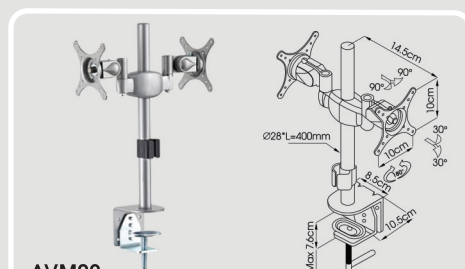

- Fits most 15" to 27" screens up to VESA 100x100 AND 6kg weight (extension arm sections maybe required)
- Tough metal construction with quality powder coating
- Tilt up/down 30°, pan left/right 90°, and rotate landscape / portrait
- Optional longer poles, extension arms, iPad adapter, laptop/keyboard trays

Rotate Portrait & Landscape

-90° to +90° Pan Left & Right

-30° to +30° Tilt Up & Down

Height Adjustment

VESA 75 & 100 Compliant

Load Capacity 6kg/13.2lbs

Cable Management

Modular Design

AVM01

- For monitors 15 to 27 inches up to 6kg
- Desk or grommet mount

Colour : Silver
Product Size : L44 x W22 x H13.5 2.5kg

AVM02

- For monitors 15 to 27 inches up to 6kg
- Desk mount

Colour : Silver
Product Size : L58 x W19 x H13.5 3.1kg

Colour : Silver
Product Size : L82 x W27 x H12.5 7.9kg