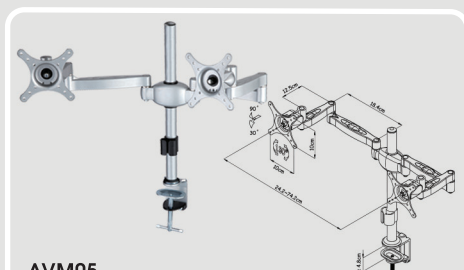

- Fits most 15" to 27" screens up to VESA 100x100 AND 6kg weight (extension arm sections maybe required)
- Tough metal construction with quality powder coating
- Tilt up/down 30°, pan left/right 90°, and rotate landscape / portrait
- Optional longer poles, extension arms, iPad adapter, laptop/keyboard trays

Rotate Portrait & Landscape

-90° to +90° Pan Left & Right

-30° to +30° Tilt Up & Down

Height Adjustment

VESA 75 & 100 Compliant

Load Capacity 6kg/13.2lbs

Cable Management

Modular Design

AVM01

- For monitors 15 to 27 inches up to 6kg
- Desk or grommet mount

Colour : Silver
Product Size : L44 x W22 x H13.5 2.5kg

AVM02

- For monitors 15 to 27 inches up to 6kg
- Desk mount

Colour : Silver
Product Size : L58 x W19 x H13.5 3.1kg

AVM04

- For monitors 15 to 27 inches up to 6kg
- Desk or grommet mount

Colour : Silver White
Product Size : L44 x W22 x H13.5 3.1kg

AVM05

- For monitors 15 to 24 inches up to 6kg
- Desk or grommet mount

Colour : Silver White
Product Size : L58 x W19 x H13.5 4.4kg