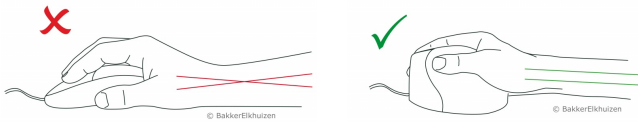

# Evolution4 Wireless

**Ergonomic:** supports your hand in a fully upright neutral handshake position that eliminates forearm twisting

**Precise:** true optical resolution sensor moves the pointer quickly to reduce hand movements, with short habituation time

**Version 4 improved shape:** better thumb and finger support

**Version 4 convenient adjustment:** of pointer speed

**BNEEVRSW:** Evolution4 Small Wireless version available

## Research

Unnatural postures are a risk factor for development of complaints of wrist and forearm (Karlqvist 1994, Jensen 1998, Hagberg 1994). When the mouse is positioned closer to the body the strain of shoulders and neck decreases (Armstrong 1995, Cook 1998). Productivity is lower when using a trackball and touchpad, standard mice and pen tablets enable a higher productivity.