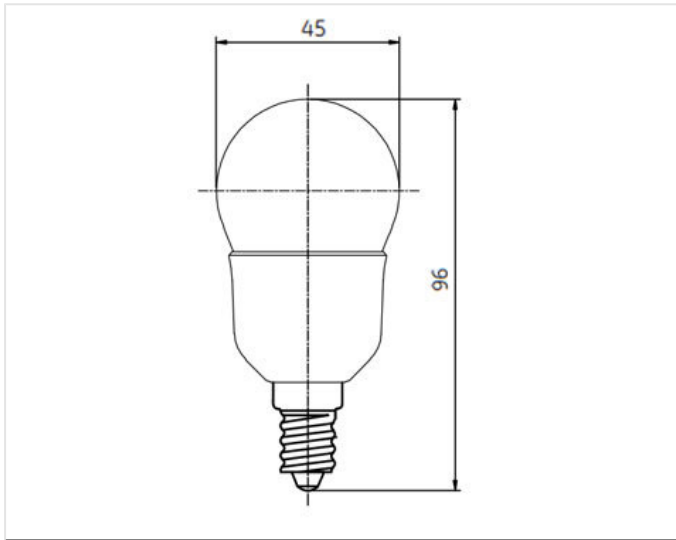

Technical drawing