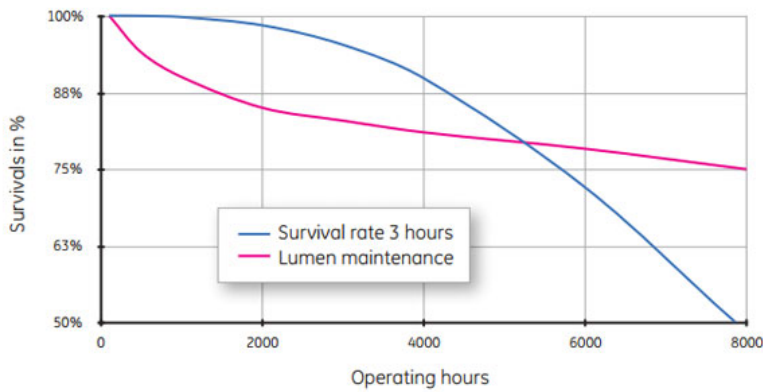

Survival data

Life Expectancy and Lumen Maintenance Spherical T2