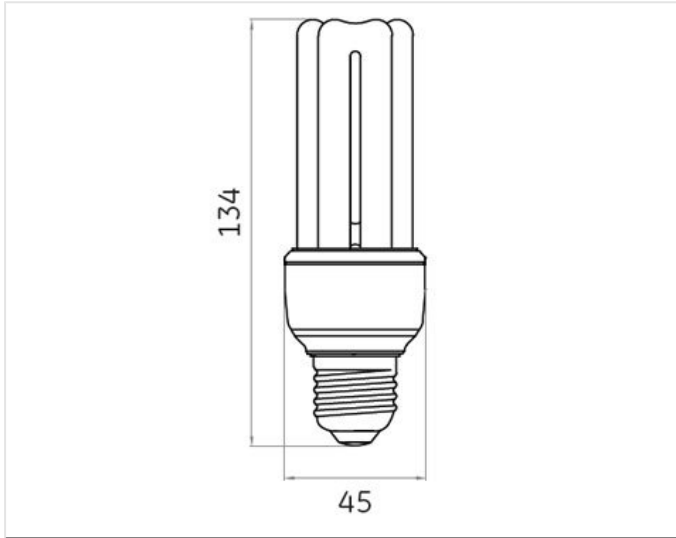

Technical drawing