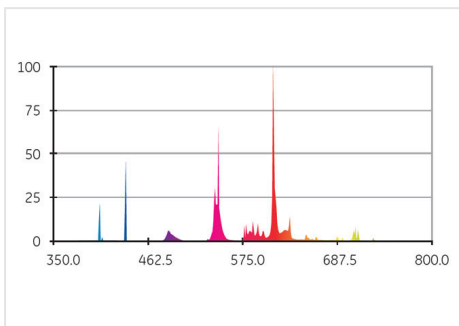

Spectral distribution