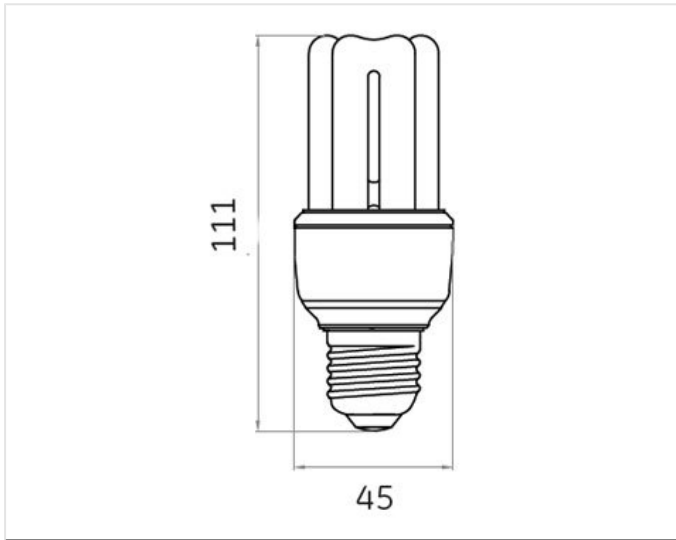

Technical drawing