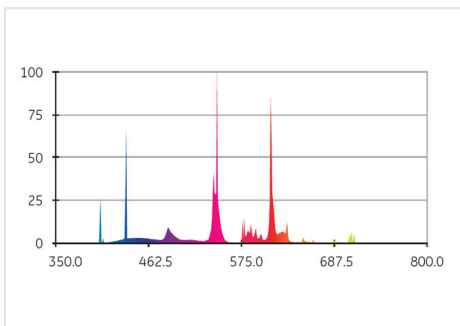

Spectral distribution