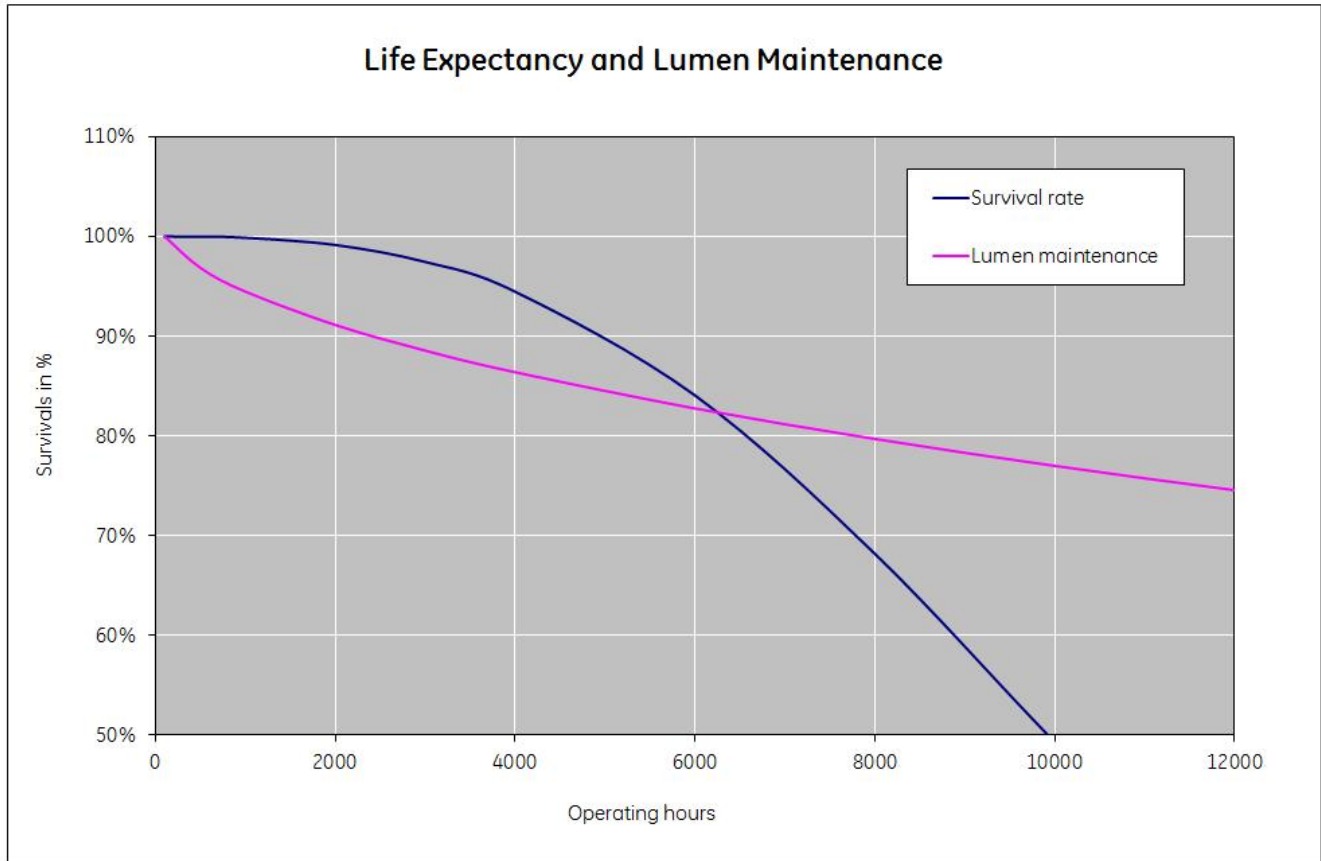

Survival data

Downloads & Links

[Go to the catalog site (HTTP)](#)

[CFL Integrated Spectrum Catalogue (PDF)](#)

[T3 Stick Mini 10000 Hours Datasheet (PDF)](#)

[Disposing and Cleaning of CFL Lamps (HTTP)](#)

[Lighting design tools & calculators (HTTP)](#)

[Datasheets (HTTP)](#)

[High-res images / Technical drawings (HTTP)](#)

[Certificate for the Quality Management System of GE Lighting EMEA (PDF)](#)

[Certificate for the Environmental Management System of GE Lighting EMEA (PDF)](#)