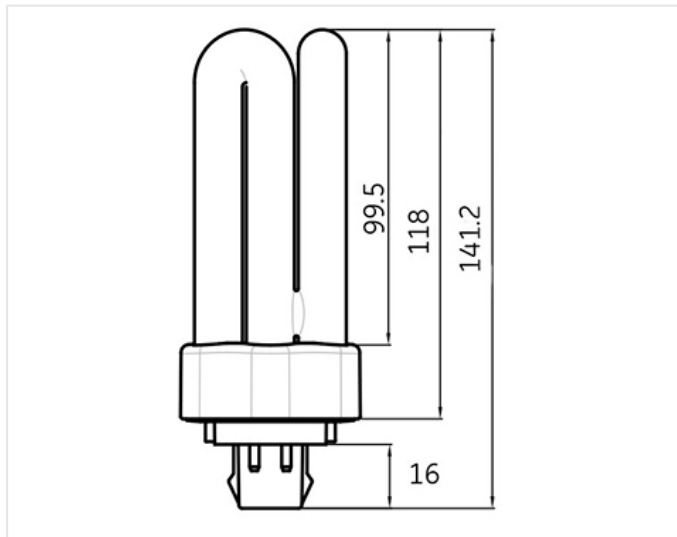

Logistic data

DUN Code	10043168945216
EAN Code	0043168945219
Pack Quantity	10
Inner pack type	BOX
Outer pack type	OUTER BOX
Layer quantity	320 EUR, 410 UK
Layer quantity EUR	320
Layer quantity UK	410
Pallet quantity EUR (PC)	1920
Pallet quantity UK (PC)	2460
Outer case size	262 x 108 x 166 (mm)
Product status	Available

Technical drawing