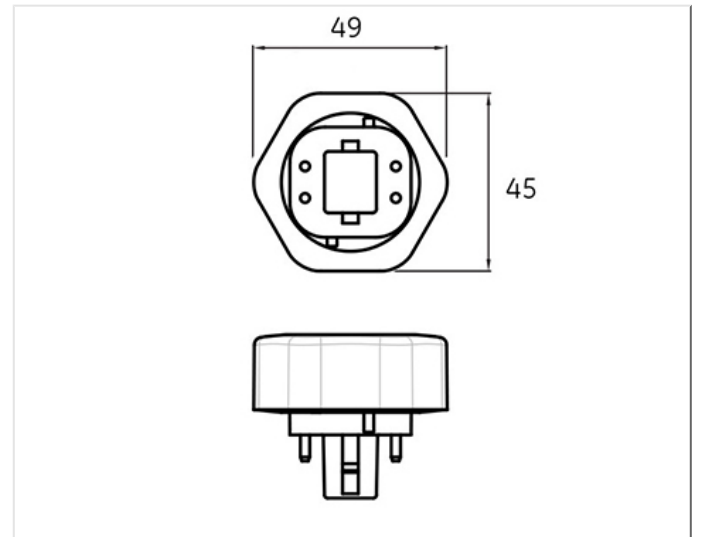

Logistic data

DUN Code	10043168945216
EAN Code	0043168945219
Pack Quantity	10
Inner pack type	BOX
Outer pack type	OUTER BOX
Layer quantity	320 EUR, 410 UK
Layer quantity EUR	320
Layer quantity UK	410
Pallet quantity EUR (PC)	1920
Pallet quantity UK (PC)	2460
Outer case size	262 x 108 x 166 (mm)
Product status	Available

Technical drawing