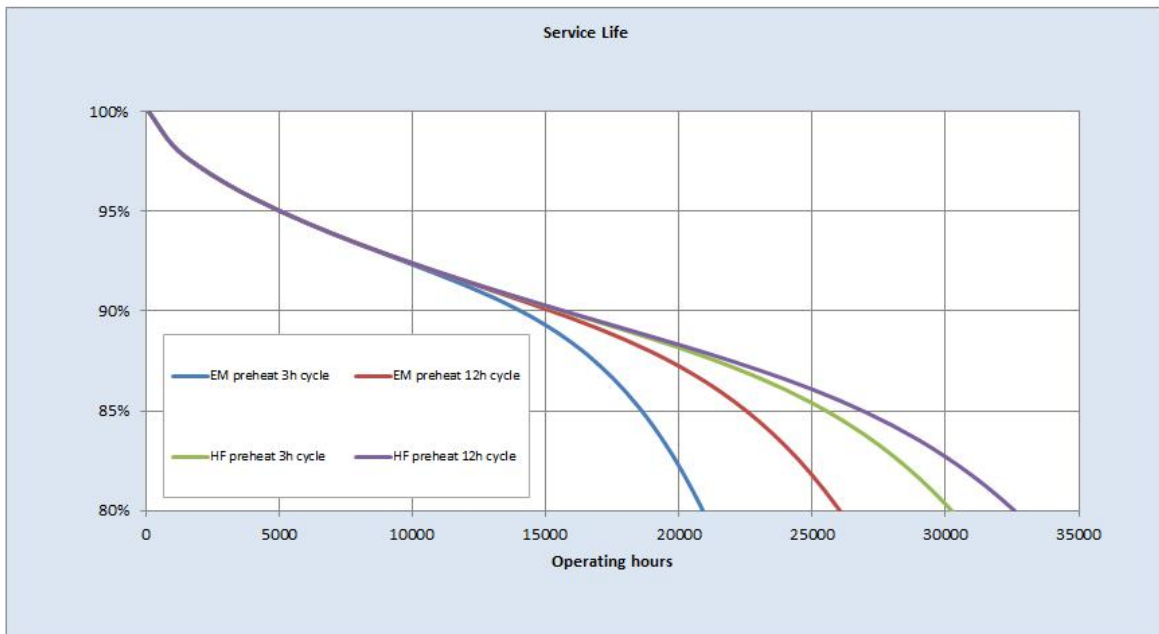

Technical drawing

Lumen maintenance data

Survival data

Service life data

Downloads & Links

[Go to the catalog site \(HTTP\)](#)

[Linear Fluorescent Lamps Catalogue \(PDF\)](#)

[LFL T8 LongLast™ Lamps Data sheet \(EN\) \(PDF\)](#)