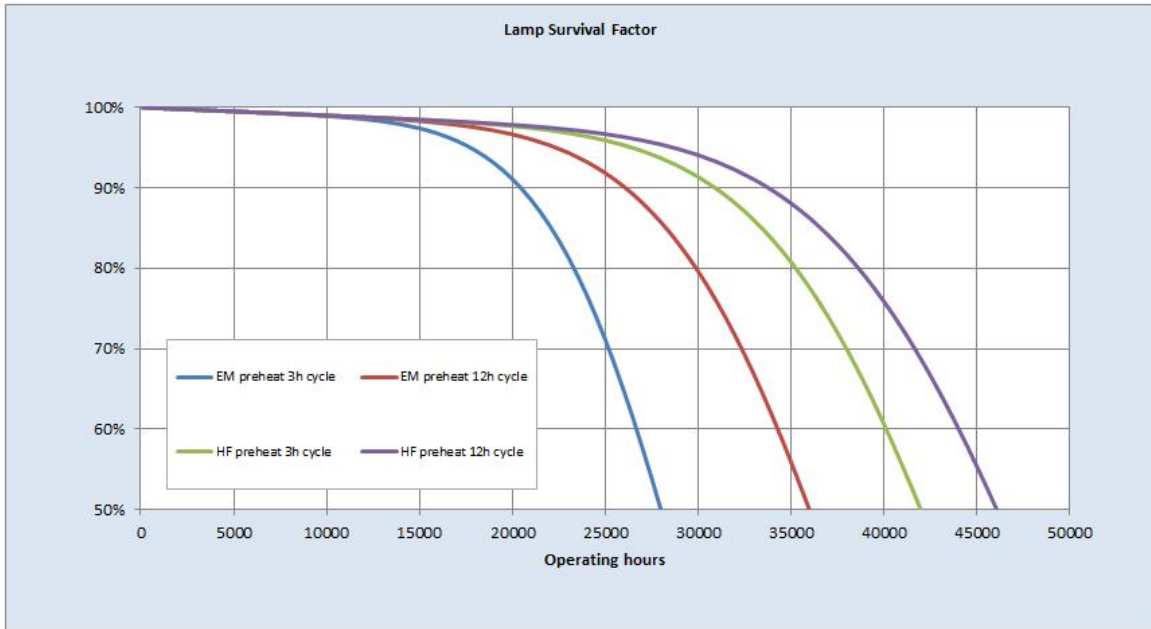

Survival data