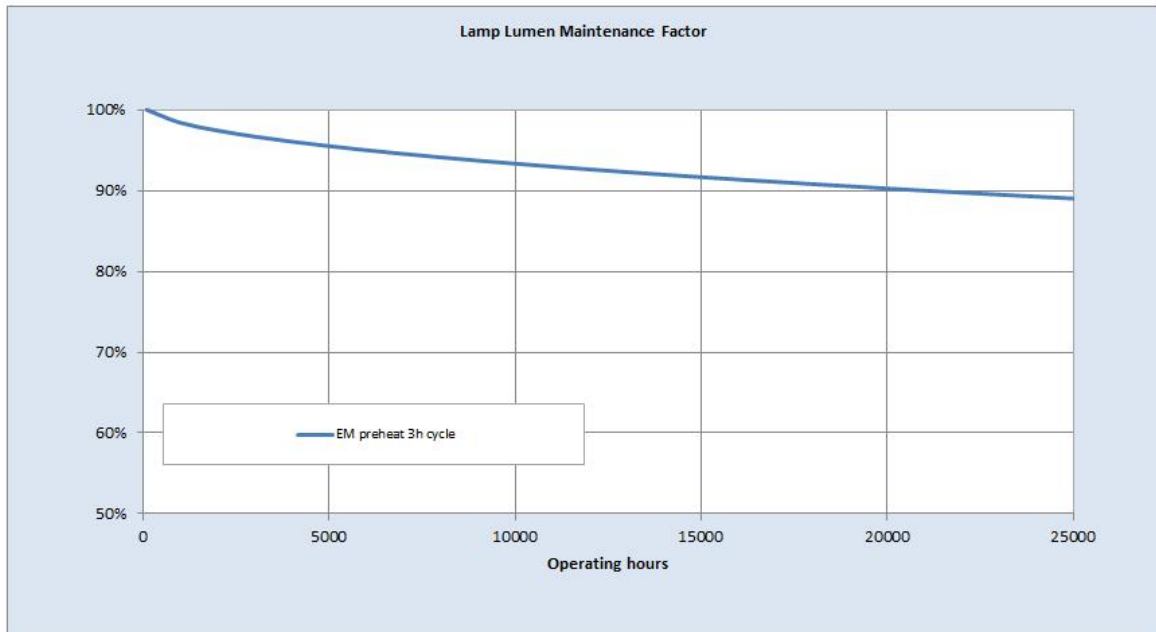

Lumen maintenance data