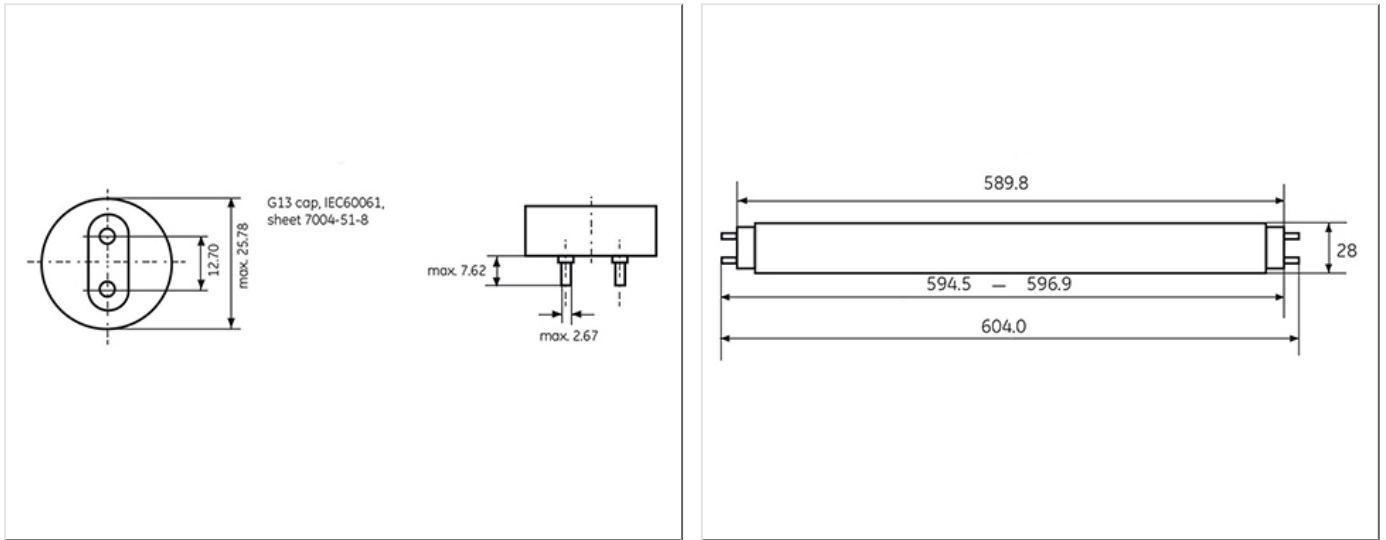

Technical drawing