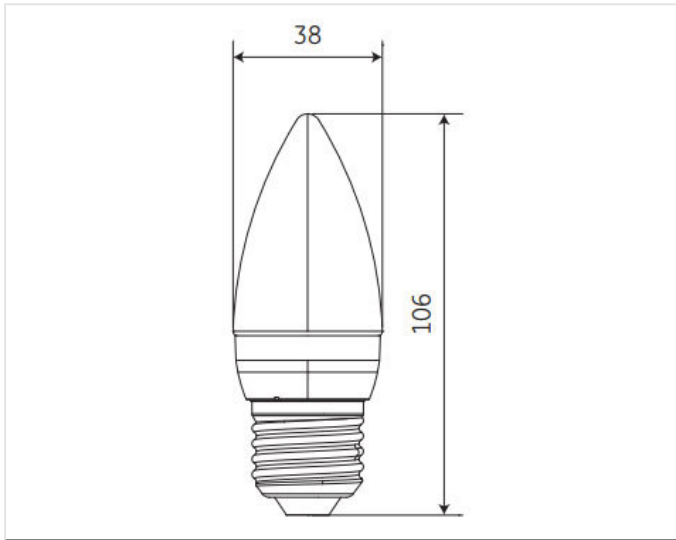

Technical drawing

Downloads & Links

[Go to the catalog site (HTTP)](#)

[Product datasheet (PDF)](#)

[LED Lighting Solutions - Catalogue (PDF)](#)

[Lighting design tools & calculators (HTTP)](#)

[Datasheets (HTTP)](#)

[High-res images / Technical drawings (HTTP)](#)

[Certificate for the Quality Management System of GE Lighting EMEA (PDF)](#)

[Certificate for the Environmental Management System of GE Lighting EMEA (PDF)](#)