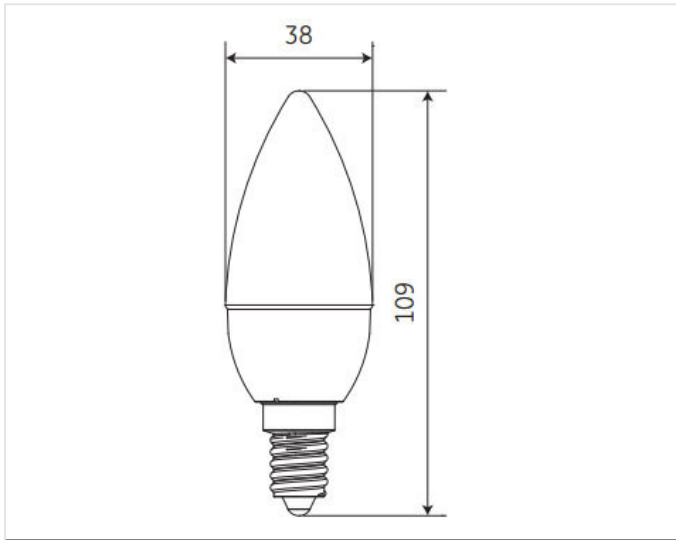

Technical drawing

Downloads & Links

[Go to the catalog site (HTTP)](#)

[Product datasheet (PDF)](#)

[LED Lighting Solutions - Catalogue (PDF)](#)

[Lighting design tools & calculators (HTTP)](#)

[Datasheets (HTTP)](#)

[High-res images / Technical drawings (HTTP)](#)

[Certificate for the Quality Management System of GE Lighting EMEA (PDF)](#)

[Certificate for the Environmental Management System of GE Lighting EMEA (PDF)](#)