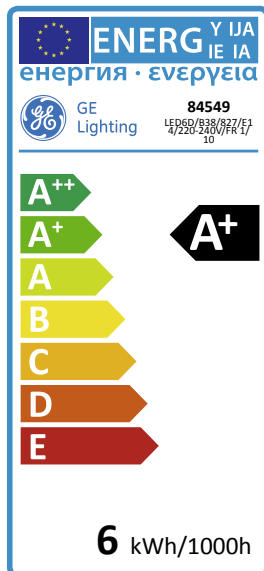

GE
Lighting

6
kWh/1000h

A+
energy class

78
lumens/watt

GE Energy Smart™ Candle Dimmable

LED6D/B38/827/E14/220-240V/FR 1/10

84549

Product information

GE's new sparkling clear and soft white finished candle range of LED Decorative lamps offers superb performance with high quality aesthetics and great reliability. Features such as standard IEC dimensions, 20,000 hours rated life and wide dimming compatibility combine to make this a highly desirable product range for 25W and 40W Halogen lamps with only 4.5W and 6W.

Application areas

Home

Retail

Office

Hospitality

Product data

Cap/Base	E14
Bulb Shape	Candle
Bulb Finish	White
Bulb maximum overall diameter [mm]	38
Maximum Overall Length [mm]	112
Net weight per piece [g]	60
Gross weight per piece [g]	96
Brand	General Electric (GE)

Performance data

Colour Rendering Index (CRI) [Ra]	80
Nominal correlated colour temperature (CCT) [K]	2700
Colour consistency	6 steps
Nominal lumens [lm]	470
Nominal useful lumens [lm]	470
Useful lumens (at 90° cone) [lm]	470
Rated useful lumens [lm]	470
Energy efficiency class (EEC)	A+
Rated life L70/B50 [h]	20000
Weighted energy consumption [kWh/1000h]	6