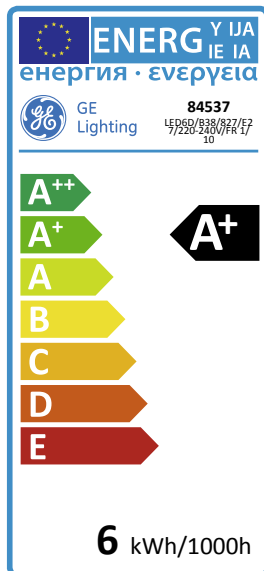

GE
Lighting

6
kWh/1000h

A+
energy class

78
lumens/watt

GE Energy Smart™ Candle Dimmable

LED6D/B38/827/E27/220-240V/FR 1/10

84537

Product information

GE's new sparkling clear and soft white finished candle range of LED Decorative lamps offers superb performance with high quality aesthetics and great reliability. Features such as standard IEC dimensions, 20,000 hours rated life and wide dimming compatibility combine to make this a highly desirable product range for 25W and 40W Halogen lamps with only 4.5W and 6W.

Application areas

Home

Retail

Office

Hospitality

Product data

Cap/Base	E27
Bulb Shape	Candle
Bulb Finish	White
Bulb maximum overall diameter [mm]	38
Maximum Overall Length [mm]	106
Net weight per piece [g]	70
Gross weight per piece [g]	89
Brand	General Electric (GE)

Performance data

Colour Rendering Index (CRI) [Ra]	80
Nominal correlated colour temperature (CCT) [K]	2700
Colour consistency	6 steps
Nominal lumens [lm]	470
Nominal useful lumens [lm]	470
Useful lumens (at 90° cone) [lm]	470
Rated useful lumens [lm]	470
Energy efficiency class (EEC)	A+
Rated life L70/B50 [h]	20000
Weighted energy consumption [kWh/1000h]	6